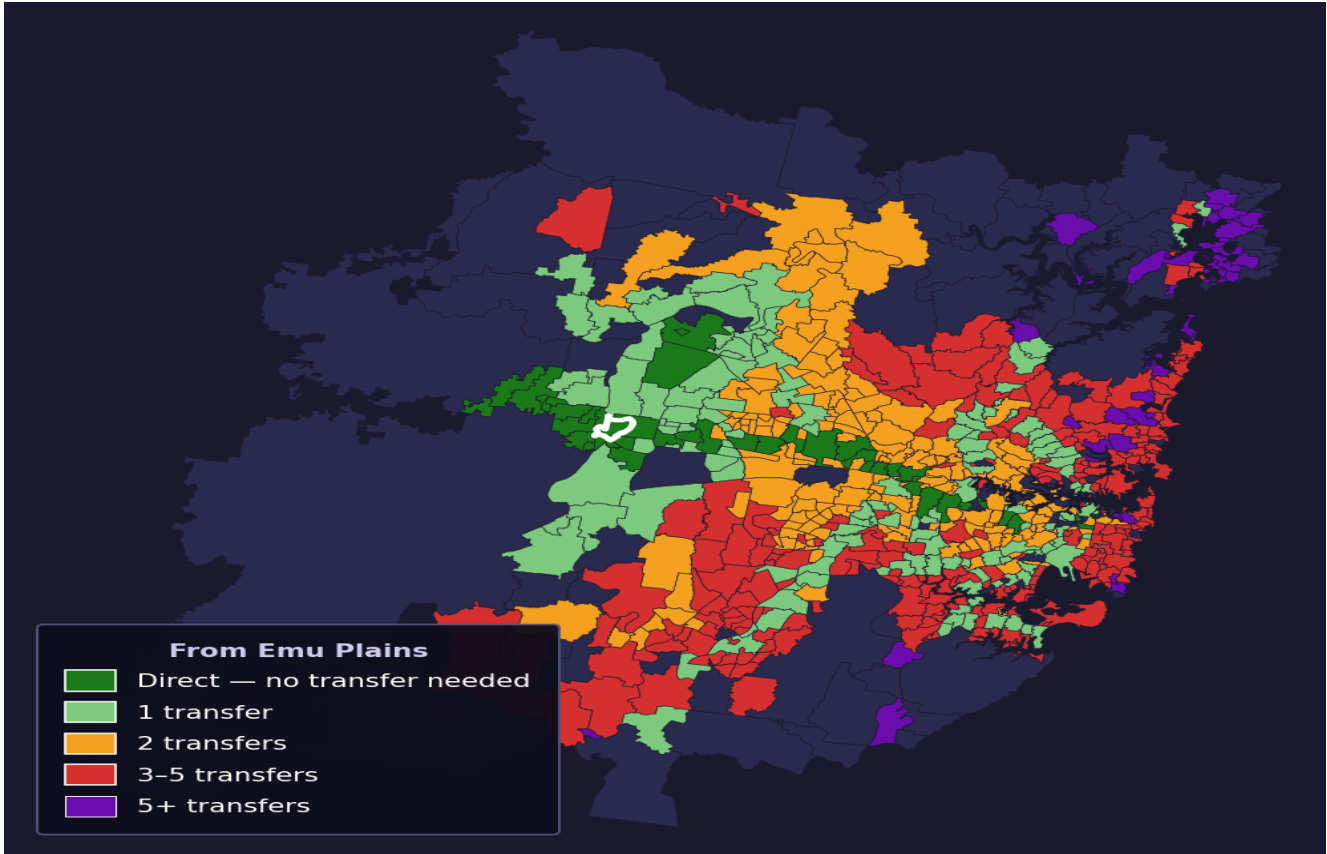

Emu Plains

Rank #621 of 781 suburbs

Composite 51 / ₁₀₀	Journey Quality 17 / ₁₀₀	Cost Efficiency 98 / ₁₀₀	Connectivity 62 / ₁₀₀
--	--	--	---

Direct (0 transfers)	42 of 781
1 transfer	145 of 781
2 transfers	191 of 781
3-5 transfers	255 of 781
5+ transfers	147 of 781

Destination	Time	Single Trip	Weekly
Sydney CBD	158 min	\$6.02	\$48.13/wk
Parramatta	131 min	\$6.08	\$48.13/wk
Sydney Airport	210 min	\$8.44	
Macquarie Park	197 min	\$8.85	\$50.00/wk
Olympic Park	163 min	\$9.85	\$50.00/wk