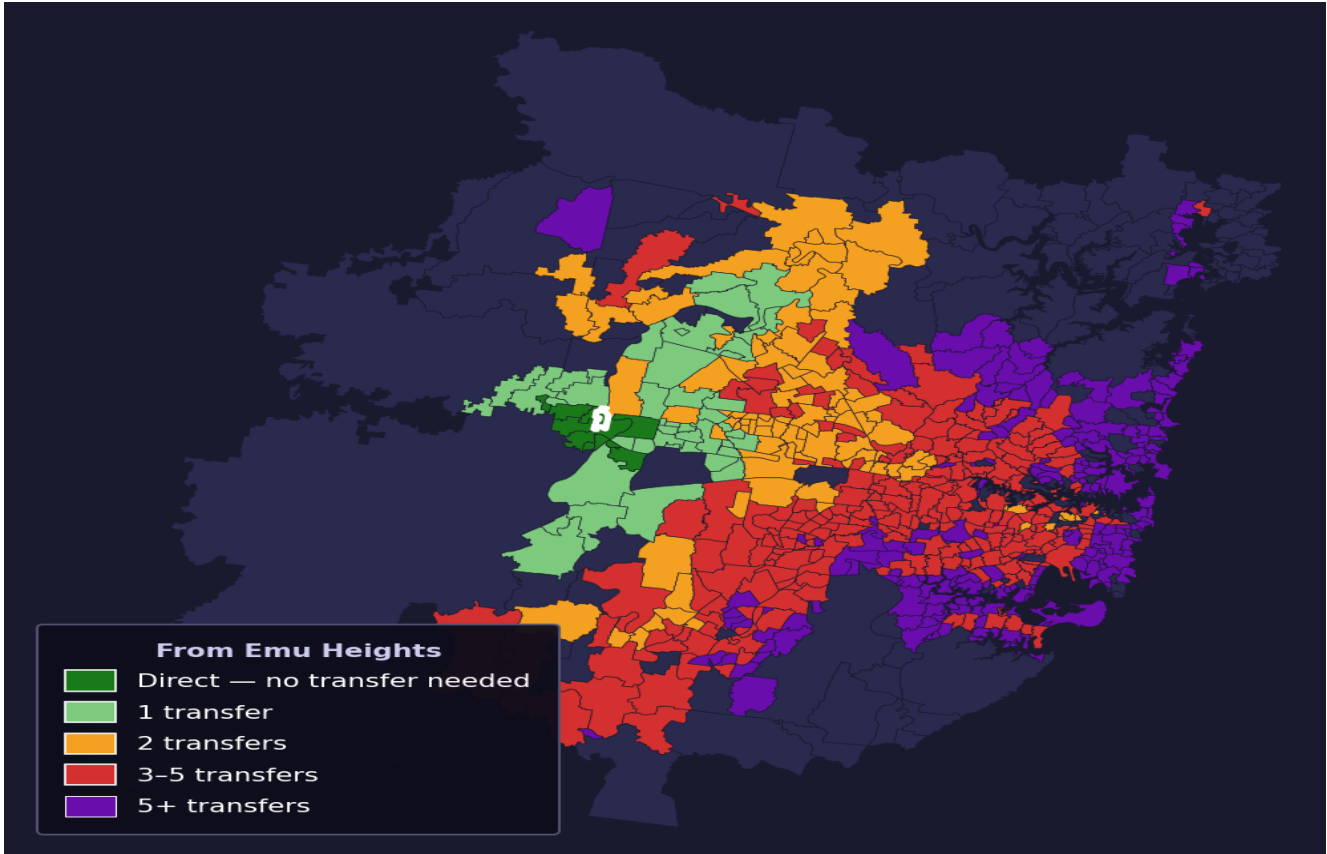

Emu Heights

Rank #737 of 781 suburbs

Composite 44 _{/100}	Journey Quality 17 _{/100}	Cost Efficiency 98 _{/100}	Connectivity 38 _{/100}
---	---	---	--

Direct (0 transfers)	11 of 781
1 transfer	45 of 781
2 transfers	93 of 781
3-5 transfers	272 of 781
5+ transfers	359 of 781

Destination	Time	Single Trip	Weekly
Sydney CBD	159 min	\$6.02	\$48.34/wk
Parramatta	132 min	\$6.09	\$48.34/wk
Sydney Airport	209 min	\$8.40	
Macquarie Park	195 min	\$8.76	\$50.00/wk
Olympic Park	163 min	\$9.85	\$50.00/wk