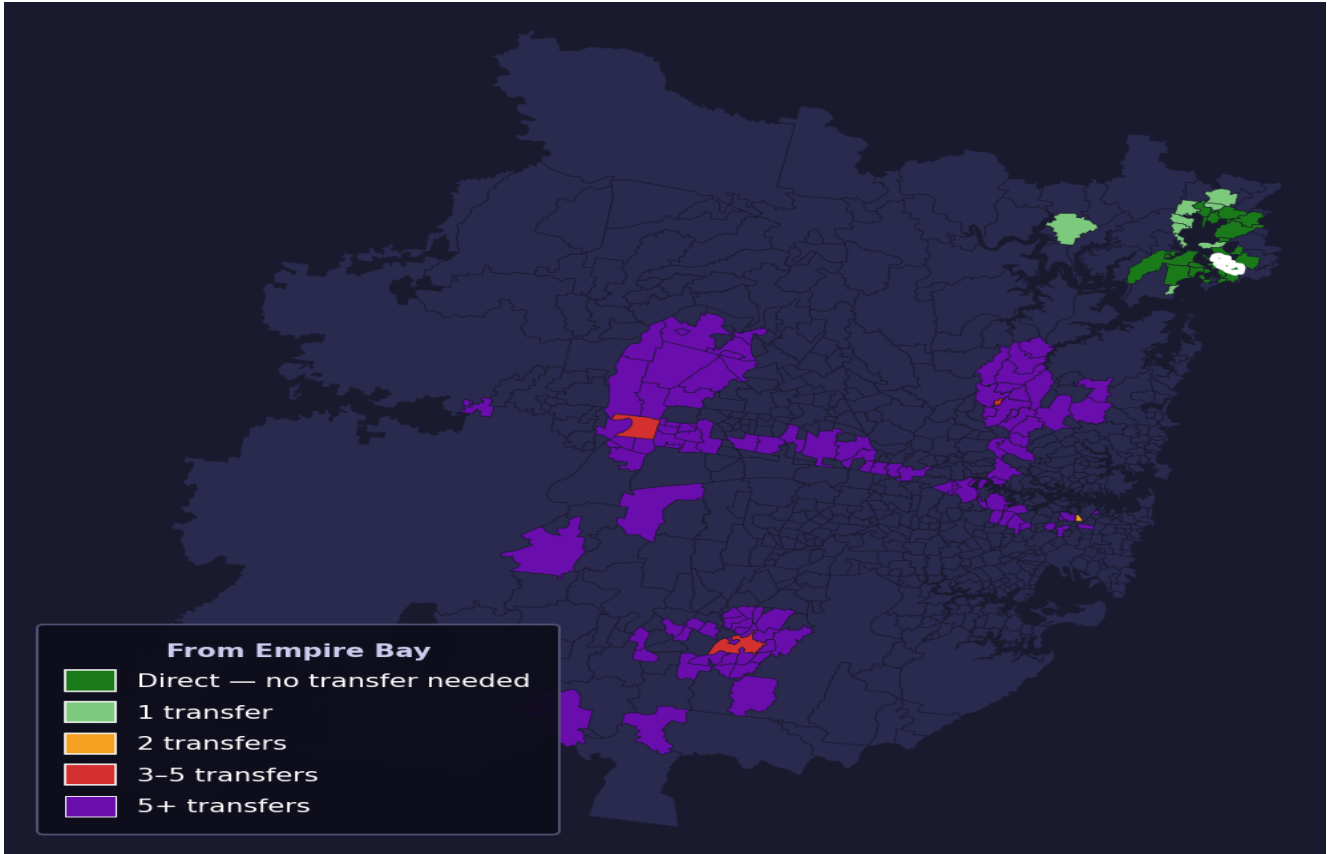

Empire Bay

Rank #752 of 781 suburbs

<p>Composite 42_{/100}</p>	<p>Journey Quality 42_{/100}</p>	<p>Cost Efficiency 92_{/100}</p>	<p>Connectivity 1_{/100}</p>
--	--	--	--

Direct (0 transfers)	23 of 781
1 transfer	9 of 781
2 transfers	1 of 781
3-5 transfers	3 of 781
5+ transfers	744 of 781

Destination	Time	Single Trip	Weekly
Sydney CBD	113 min	\$6.42	\$50.00/wk
Parramatta	202 min	\$10.55	\$50.00/wk
Sydney Airport	200 min	\$9.09	
Macquarie Park	147 min	\$8.25	\$50.00/wk
Olympic Park	176 min	\$13.42	\$50.00/wk