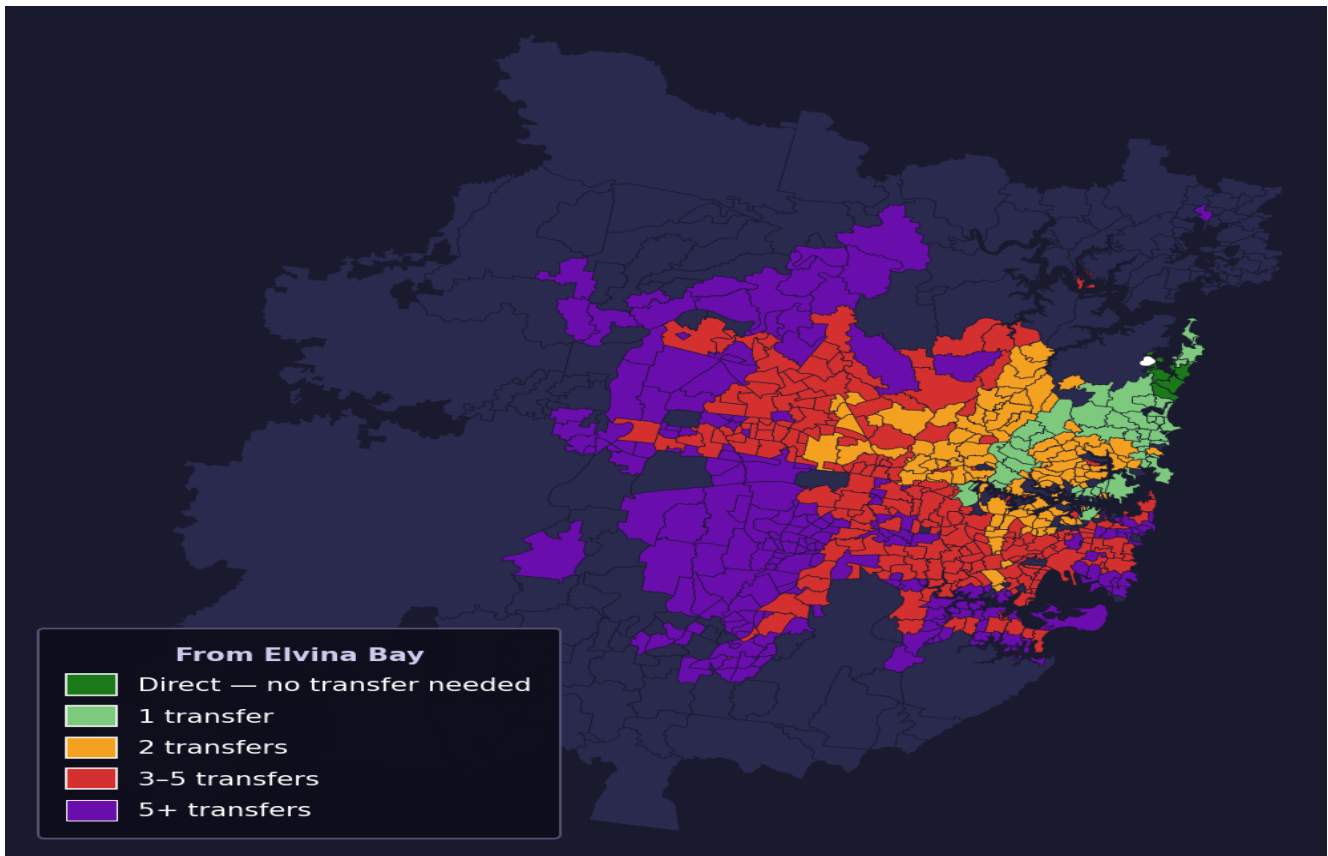

Elvina Bay

Rank #688 of 781 suburbs

Composite 48 /100	Journey Quality 28 /100	Cost Efficiency 96 /100	Connectivity 37 /100
------------------------------------	--	--	---------------------------------------

Direct (0 transfers)	7 of 781
1 transfer	49 of 781
2 transfers	118 of 781
3-5 transfers	218 of 781
5+ transfers	388 of 781

Destination	Time	Single Trip	Weekly
Sydney CBD	138 min	\$9.00	\$50.00/wk
Parramatta	186 min	\$10.14	\$50.00/wk
Sydney Airport	149 min	\$7.20	
Macquarie Park	157 min	\$10.42	\$50.00/wk
Olympic Park	175 min	\$13.42	\$50.00/wk