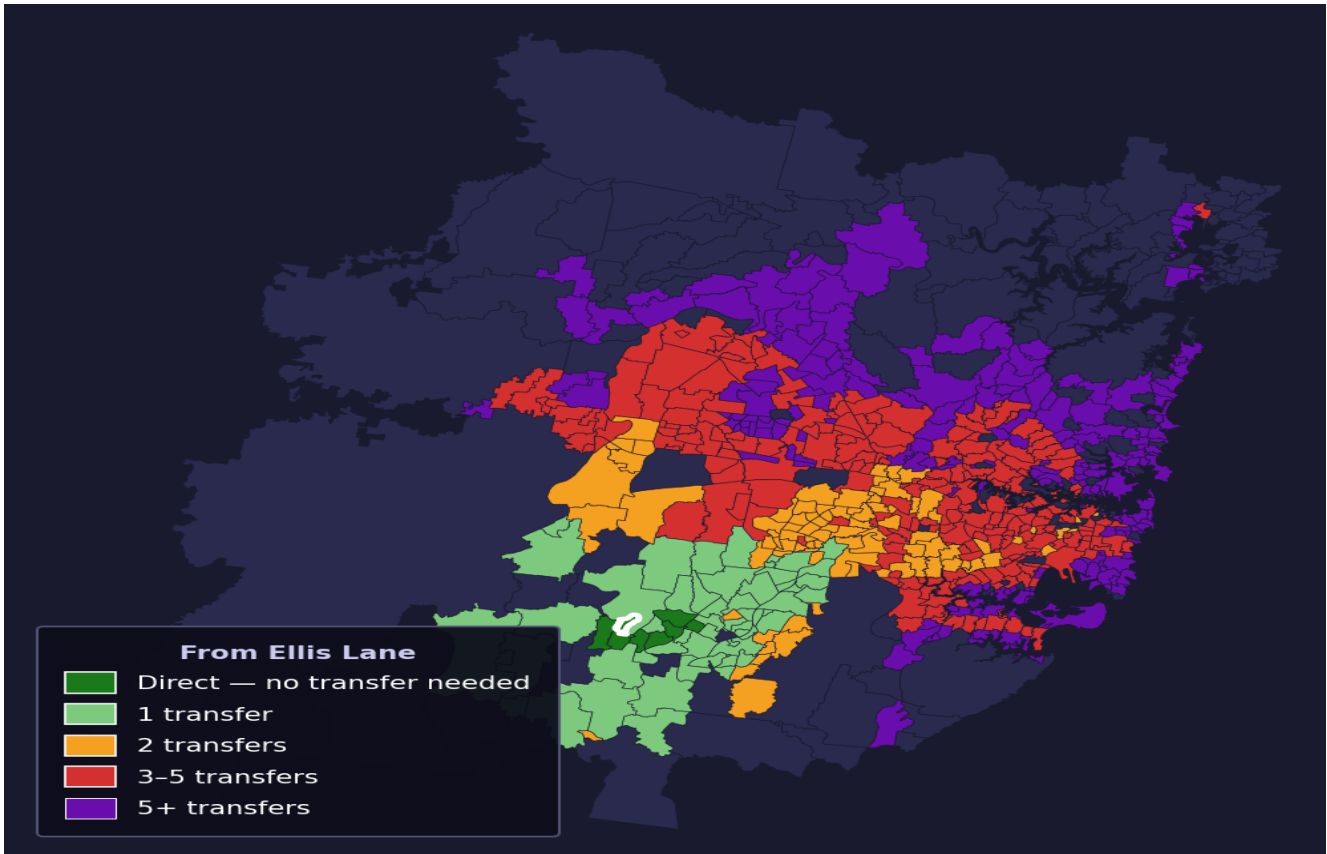

Ellis Lane

Rank #708 of 781 suburbs

Composite 47 _{/100}	Journey Quality 26 _{/100}	Cost Efficiency 96 _{/100}	Connectivity 38 _{/100}
---	---	---	--

Direct (0 transfers)	7 of 781
1 transfer	56 of 781
2 transfers	90 of 781
3-5 transfers	253 of 781
5+ transfers	374 of 781

Destination	Time	Single Trip	Weekly
Sydney CBD	143 min	\$6.06	\$50.00/wk
Parramatta	173 min	\$9.69	\$50.00/wk
Sydney Airport	199 min	\$8.09	
Macquarie Park	207 min	\$11.28	\$50.00/wk
Olympic Park	128 min	\$6.93	\$50.00/wk