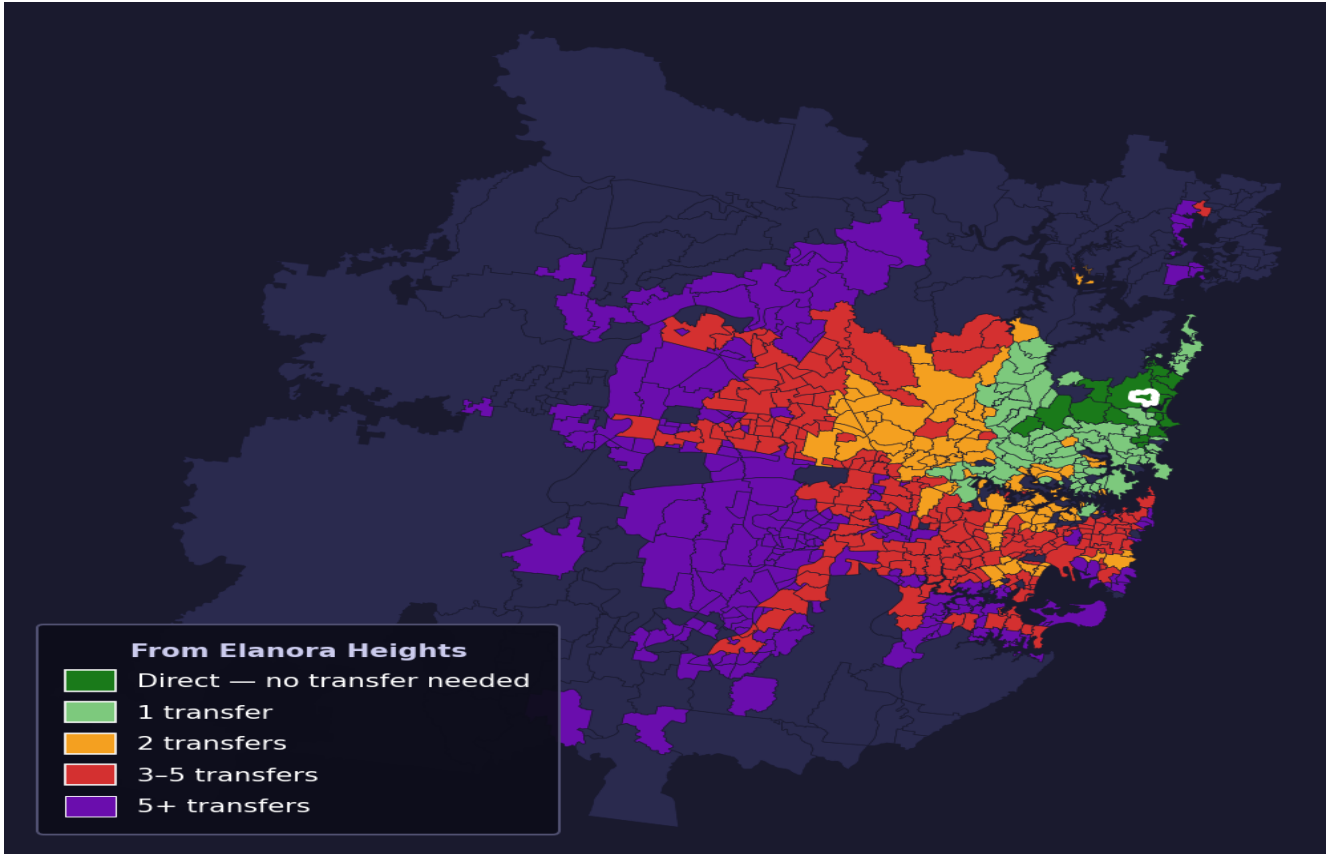

Elanora Heights

Rank #509 of 781 suburbs

| | | | |
|---|---|---|--|
| Composite 56 _{/100} | Journey Quality 47 _{/100} | Cost Efficiency 91 _{/100} | Connectivity 41 _{/100} |
|---|---|---|--|

| | |
|-----------------------------|-------------------|
| Direct (0 transfers) | 17 of 781 |
| 1 transfer | 80 of 781 |
| 2 transfers | 103 of 781 |
| 3-5 transfers | 208 of 781 |
| 5+ transfers | 372 of 781 |

| Destination | Time | Single Trip | Weekly |
|----------------|---------|-------------|-------------------|
| Sydney CBD | 104 min | \$6.02 | \$49.09/wk |
| Parramatta | 180 min | \$9.69 | \$50.00/wk |
| Sydney Airport | 171 min | \$7.53 | |
| Macquarie Park | 121 min | \$7.01 | \$50.00/wk |
| Olympic Park | 176 min | \$12.66 | \$50.00/wk |