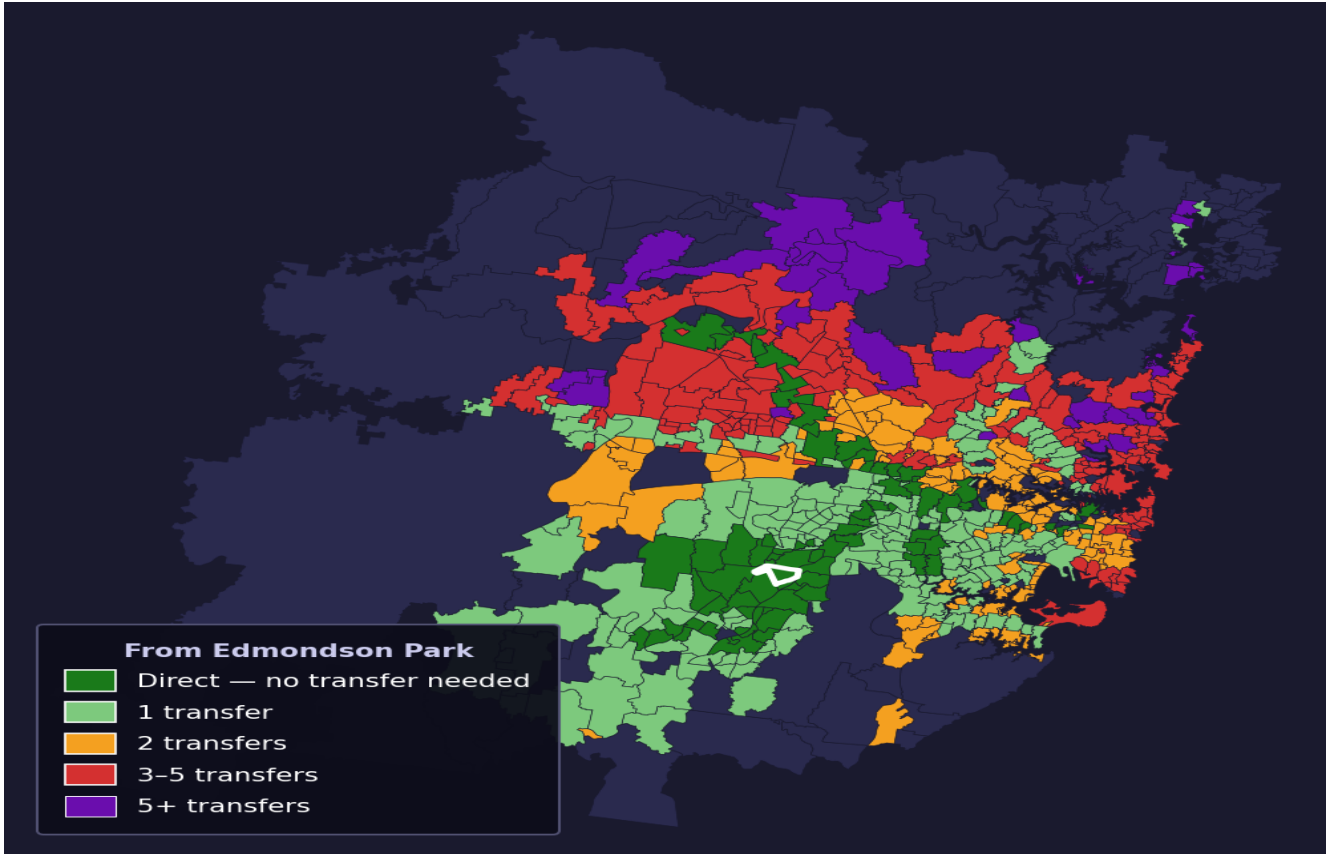

Edmondson Park

Rank #485 of 781 suburbs

Composite 57 / ₁₀₀	Journey Quality 28 / ₁₀₀	Cost Efficiency 96 / ₁₀₀	Connectivity 68 / ₁₀₀
--	--	--	---

Direct (0 transfers)	85 of 781
1 transfer	204 of 781
2 transfers	146 of 781
3-5 transfers	176 of 781
5+ transfers	169 of 781

Destination	Time	Single Trip	Weekly
Sydney CBD	139 min	\$5.95	\$50.00/wk
Parramatta	118 min	\$7.93	\$50.00/wk
Sydney Airport	180 min	\$8.34	
Macquarie Park	177 min	\$9.44	\$50.00/wk
Olympic Park	130 min	\$7.20	\$50.00/wk