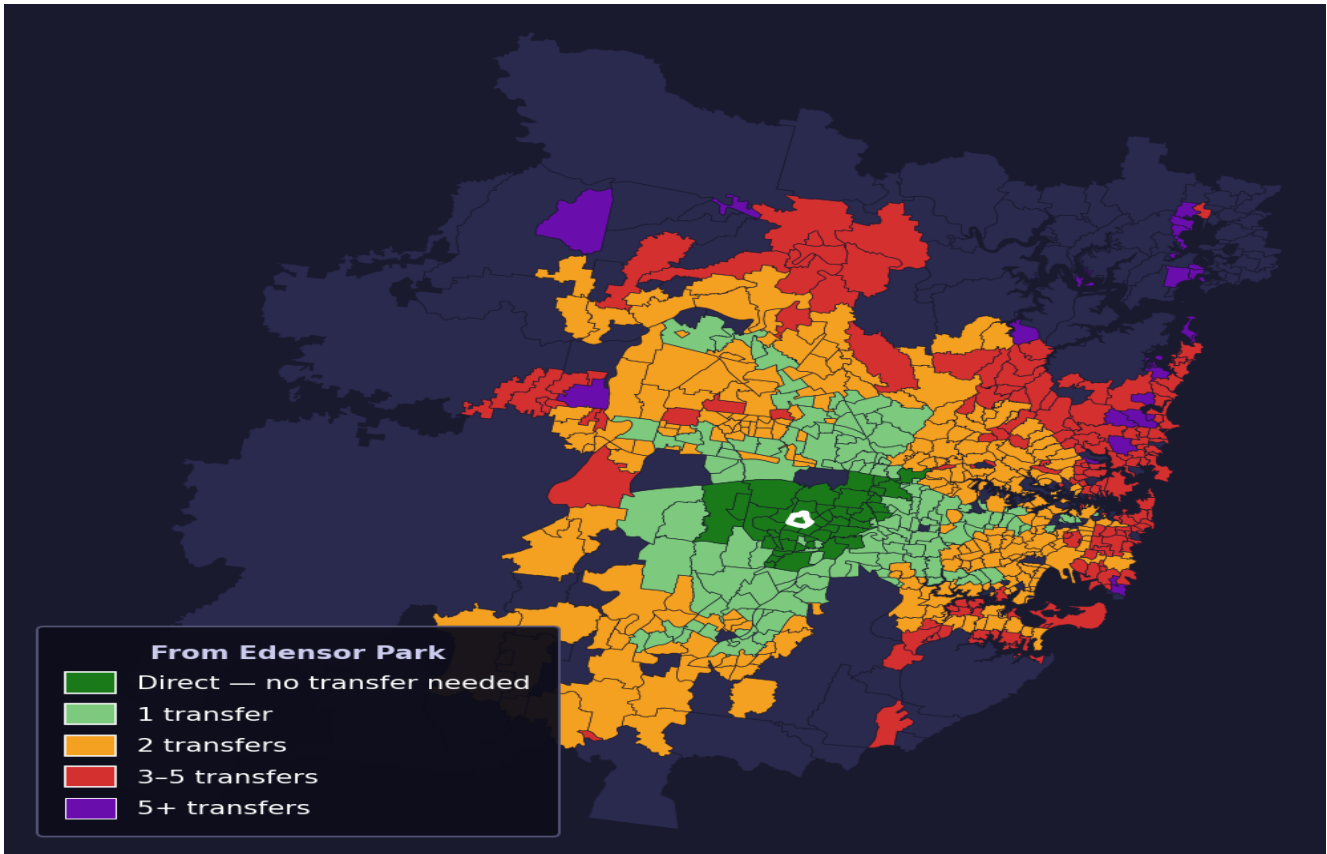

Edensor Park

Rank #603 of 781 suburbs

Composite 52 / ₁₀₀	Journey Quality 19 / ₁₀₀	Cost Efficiency 97 / ₁₀₀	Connectivity 65 / ₁₀₀
--	--	--	---

Direct (0 transfers)	47 of 781
1 transfer	140 of 781
2 transfers	278 of 781
3-5 transfers	163 of 781
5+ transfers	152 of 781

Destination	Time	Single Trip	Weekly
Sydney CBD	155 min	\$9.37	\$50.00/wk
Parramatta	74 min	\$5.00	\$48.68/wk
Sydney Airport	167 min	\$8.20	
Macquarie Park	128 min	\$7.22	\$50.00/wk
Olympic Park	128 min	\$7.08	\$50.00/wk