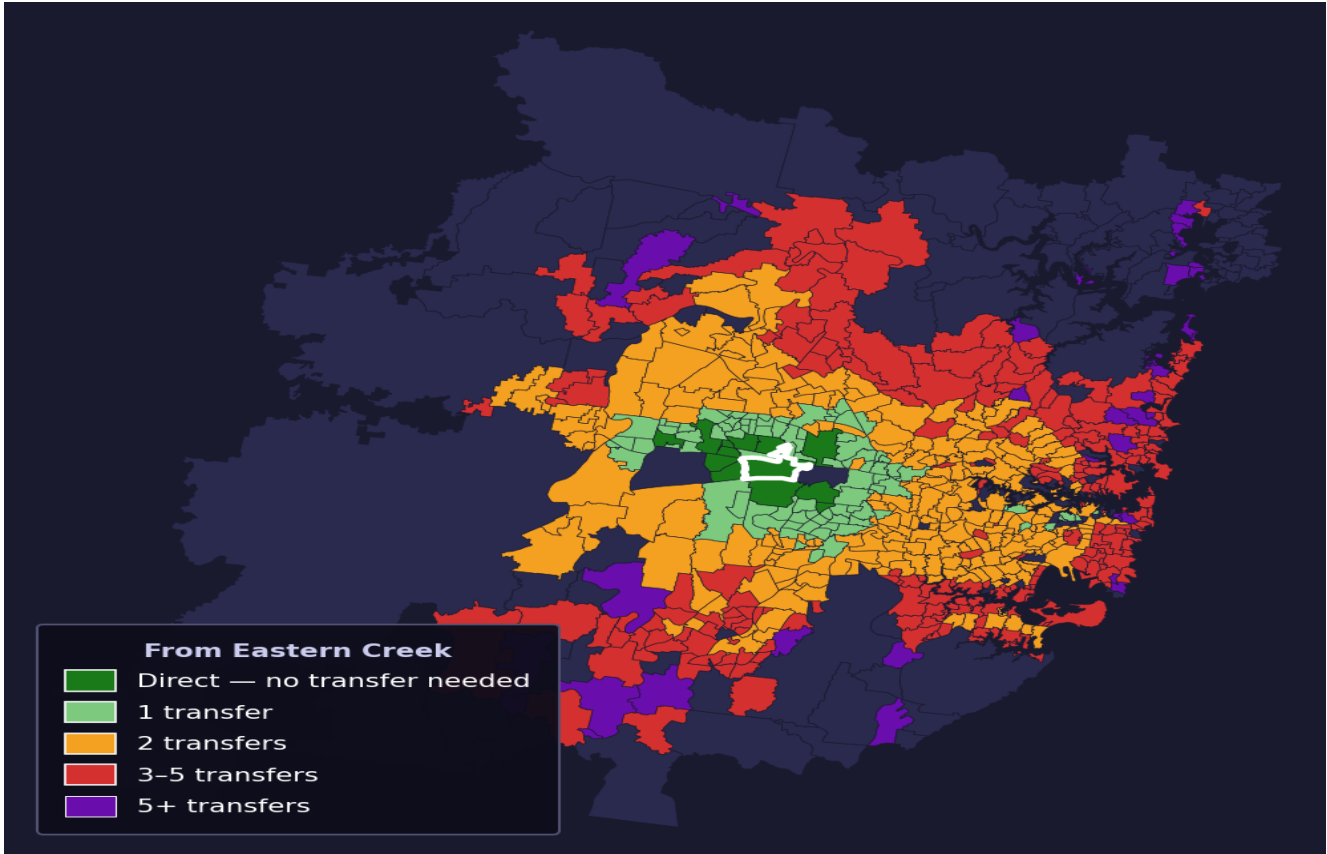

# Eastern Creek

Rank #600 of 781 suburbs

<b>Composite</b> <b>52</b> <sub>/100</sub>	<b>Journey Quality</b> <b>25</b> <sub>/100</sub>	<b>Cost Efficiency</b> <b>96</b> <sub>/100</sub>	<b>Connectivity</b> <b>56</b> <sub>/100</sub>
---	---	---	--

Direct (0 transfers)	13 of 781
1 transfer	91 of 781
2 transfers	265 of 781
3-5 transfers	247 of 781
5+ transfers	164 of 781

Destination	Time	Single Trip	Weekly
Sydney CBD	144 min	\$7.20	\$50.00/wk
Parramatta	97 min	\$6.06	\$50.00/wk
Sydney Airport	199 min	\$9.23	
Macquarie Park	162 min	\$8.09	\$50.00/wk
Olympic Park	143 min	\$7.94	\$50.00/wk