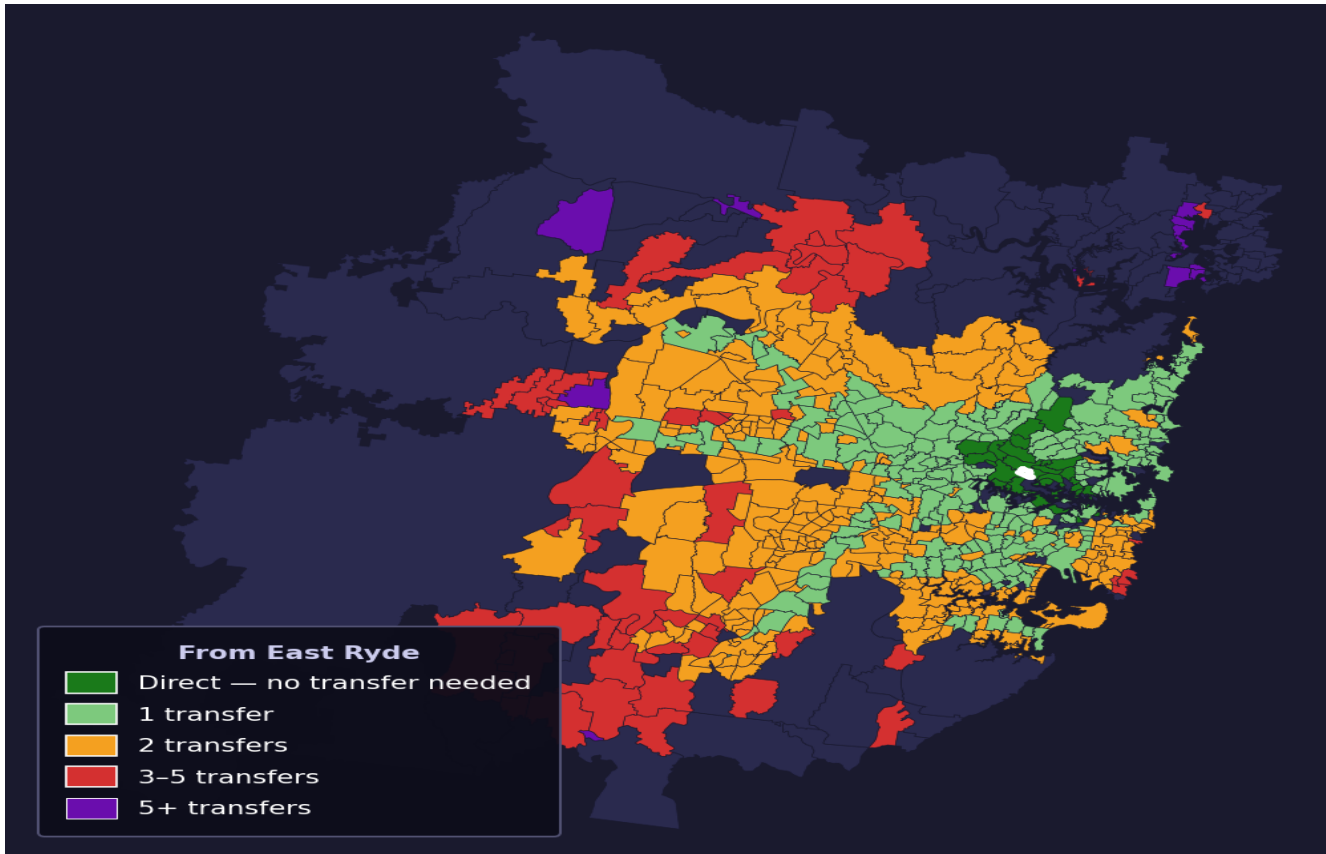

East Ryde

Rank #84 of 781 suburbs

Composite 76 _{/100}	Journey Quality 80 _{/100}	Cost Efficiency 70 _{/100}	Connectivity 72 _{/100}
-----------------------------------------------	-----------------------------------------------------	-----------------------------------------------------	--------------------------------------------------

Direct (0 transfers)	35 of 781
1 transfer	231 of 781
2 transfers	318 of 781
3-5 transfers	59 of 781
5+ transfers	137 of 781

Destination	Time	Single Trip	Weekly
Sydney CBD	42 min	\$3.98	\$39.76/wk
Parramatta	108 min	\$6.01	\$50.00/wk
Sydney Airport	140 min	\$6.32	
Macquarie Park	58 min	\$3.83	\$37.96/wk
Olympic Park	107 min	\$5.48	\$50.00/wk