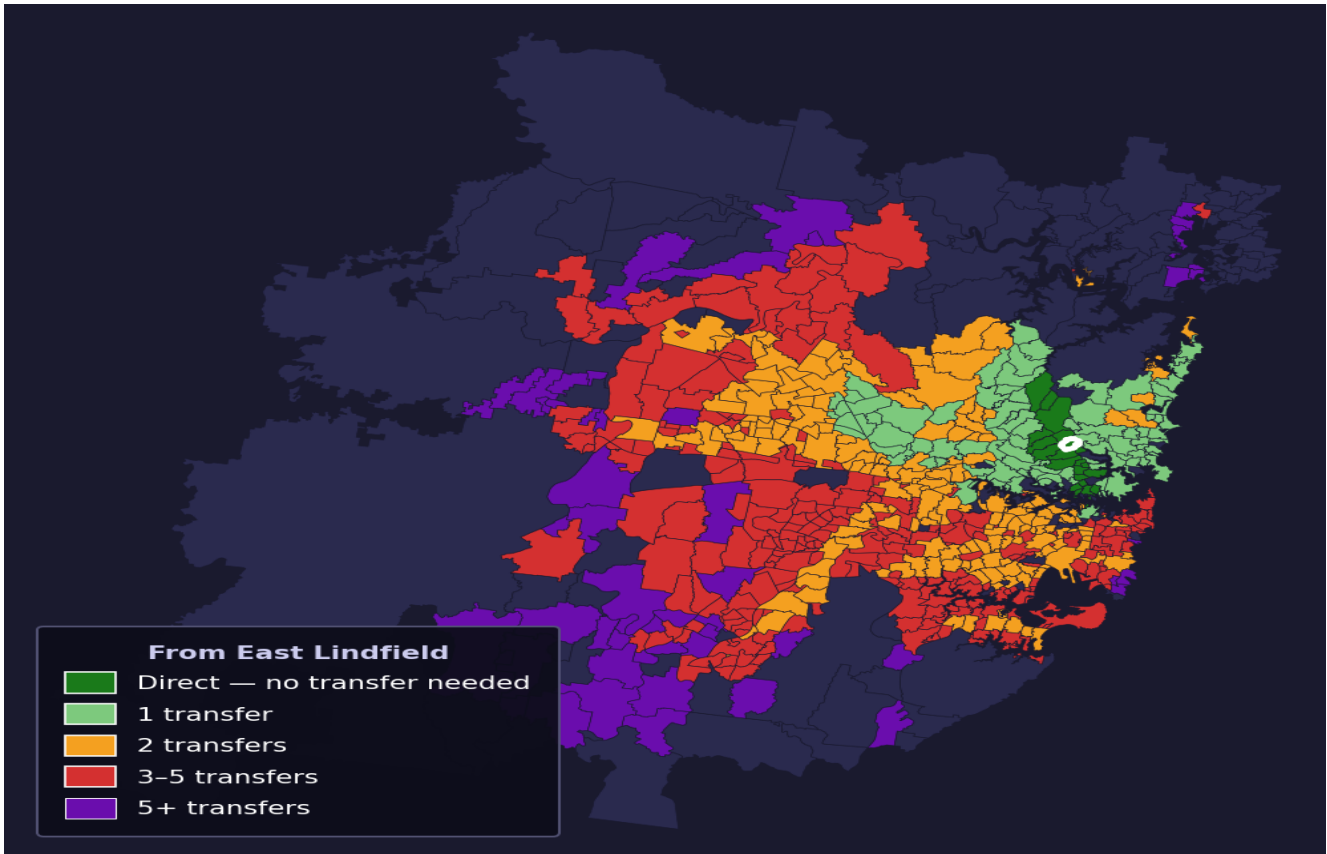

# East Lindfield

Rank #325 of 781 suburbs

<b>Composite</b> <b>65</b> <sub>/100</sub>	<b>Journey Quality</b> <b>63</b> <sub>/100</sub>	<b>Cost Efficiency</b> <b>82</b> <sub>/100</sub>	<b>Connectivity</b> <b>55</b> <sub>/100</sub>
---	---	---	--

<b>Direct (0 transfers)</b>	<b>22 of 781</b>
<b>1 transfer</b>	<b>103 of 781</b>
<b>2 transfers</b>	<b>199 of 781</b>
<b>3-5 transfers</b>	<b>272 of 781</b>
<b>5+ transfers</b>	<b>184 of 781</b>

Destination	Time	Single Trip	Weekly
Sydney CBD	74 min	\$5.21	\$50.00/wk
Parramatta	132 min	\$7.88	\$50.00/wk
Sydney Airport	156 min	\$7.91	
Macquarie Park	85 min	\$5.85	\$50.00/wk
Olympic Park	162 min	\$8.90	\$50.00/wk