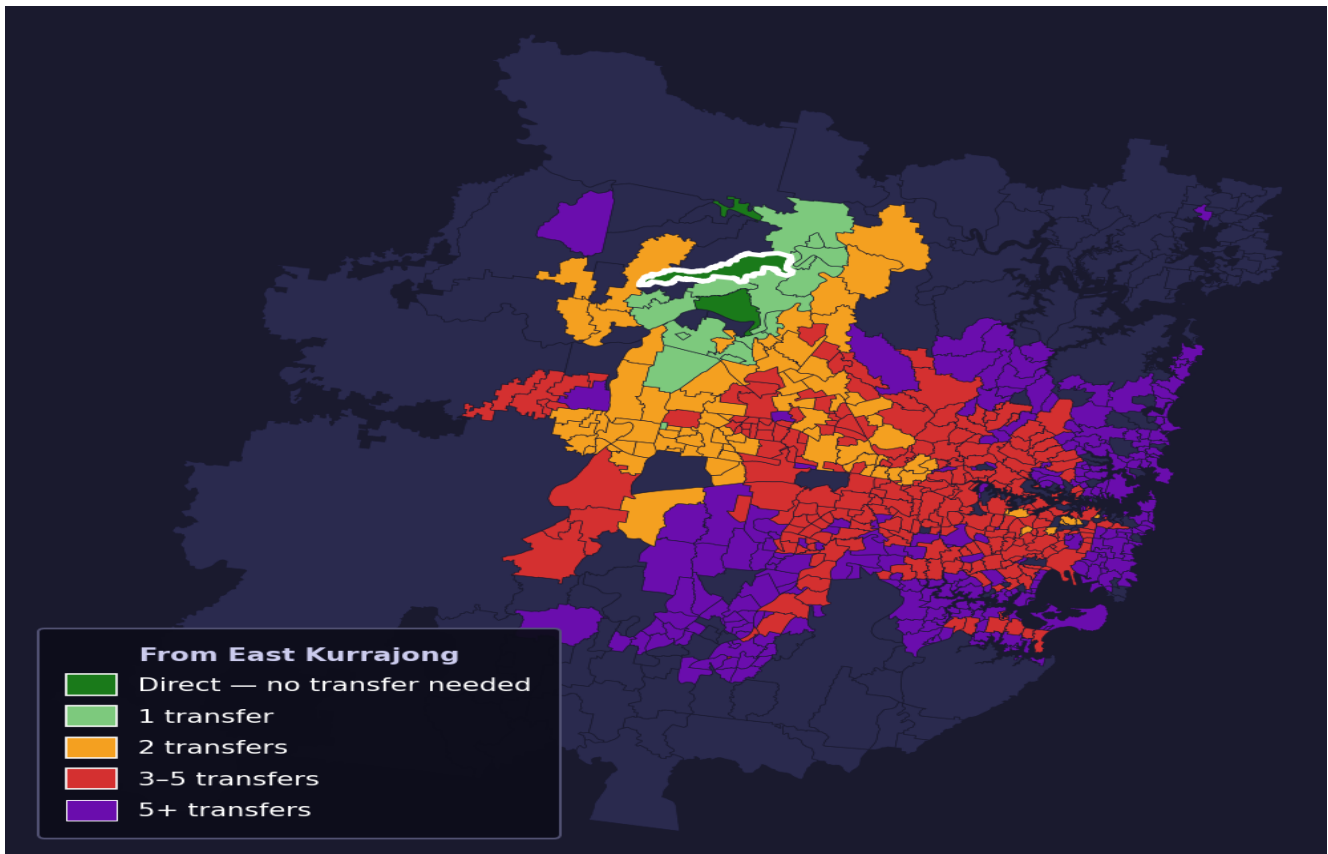

East Kurrajong

Rank #648 of 781 suburbs

Composite 50 / ₁₀₀	Journey Quality 35 / ₁₀₀	Cost Efficiency 97 / ₁₀₀	Connectivity 31 / ₁₀₀
--	--	--	---

Direct (0 transfers)	2 of 781
1 transfer	17 of 781
2 transfers	83 of 781
3-5 transfers	256 of 781
5+ transfers	422 of 781

Destination	Time	Single Trip	Weekly
Sydney CBD	125 min	\$4.03	\$40.30/wk
Parramatta	94 min	\$4.03	\$40.30/wk
Sydney Airport	171 min	\$5.54	
Macquarie Park	163 min	\$7.07	\$50.00/wk
Olympic Park	160 min	\$9.75	\$50.00/wk