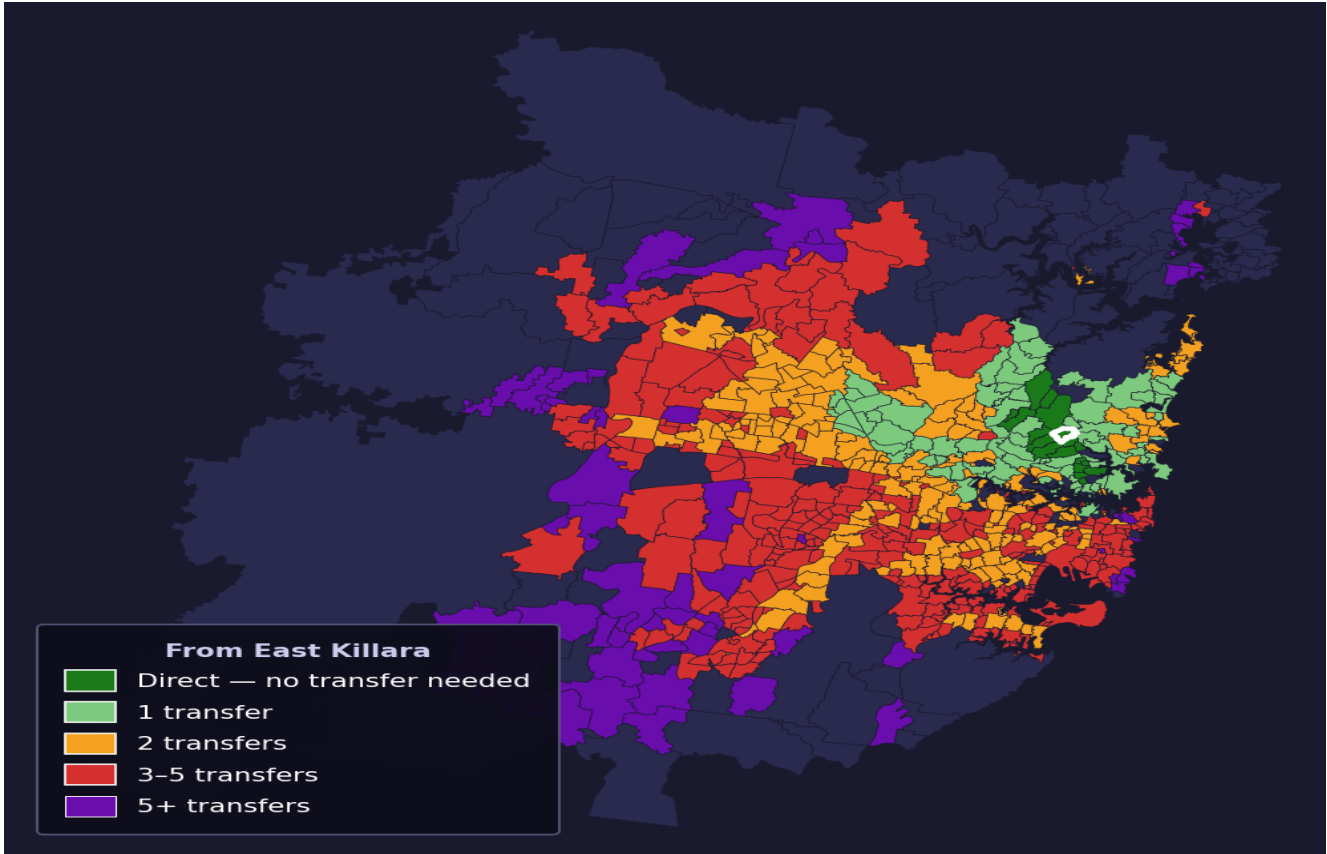

East Killara

Rank #314 of 781 suburbs

Composite 66 _{/100}	Journey Quality 67 _{/100}	Cost Efficiency 80 _{/100}	Connectivity 53 _{/100}
---	---	---	--

Direct (0 transfers)	18 of 781
1 transfer	85 of 781
2 transfers	200 of 781
3-5 transfers	287 of 781
5+ transfers	190 of 781

Destination	Time	Single Trip	Weekly
Sydney CBD	67 min	\$4.96	\$48.35/wk
Parramatta	146 min	\$9.09	\$50.00/wk
Sydney Airport	158 min	\$7.44	
Macquarie Park	95 min	\$5.18	\$49.48/wk
Olympic Park	126 min	\$8.19	\$50.00/wk