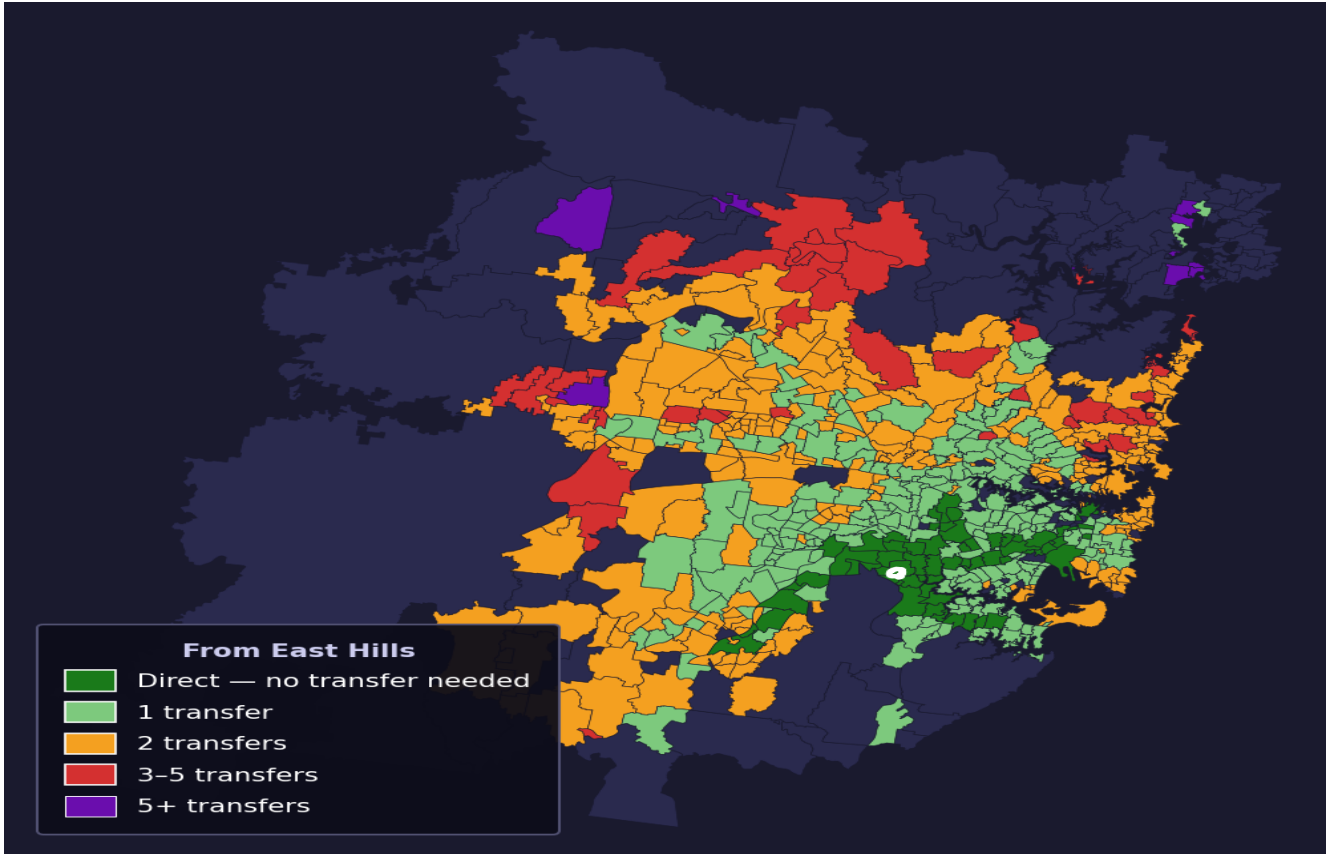

East Hills

Rank #162 of 781 suburbs

Composite 72 _{/100}	Journey Quality 60 _{/100}	Cost Efficiency 90 _{/100}	Connectivity 77 _{/100}
---	---	---	--

Direct (0 transfers)	67 of 781
1 transfer	267 of 781
2 transfers	266 of 781
3-5 transfers	46 of 781
5+ transfers	134 of 781

Destination	Time	Single Trip	Weekly
Sydney CBD	80 min	\$4.03	\$40.30/wk
Parramatta	150 min	\$9.44	\$50.00/wk
Sydney Airport	131 min	\$8.09	
Macquarie Park	145 min	\$8.30	\$50.00/wk
Olympic Park	93 min	\$6.04	\$50.00/wk