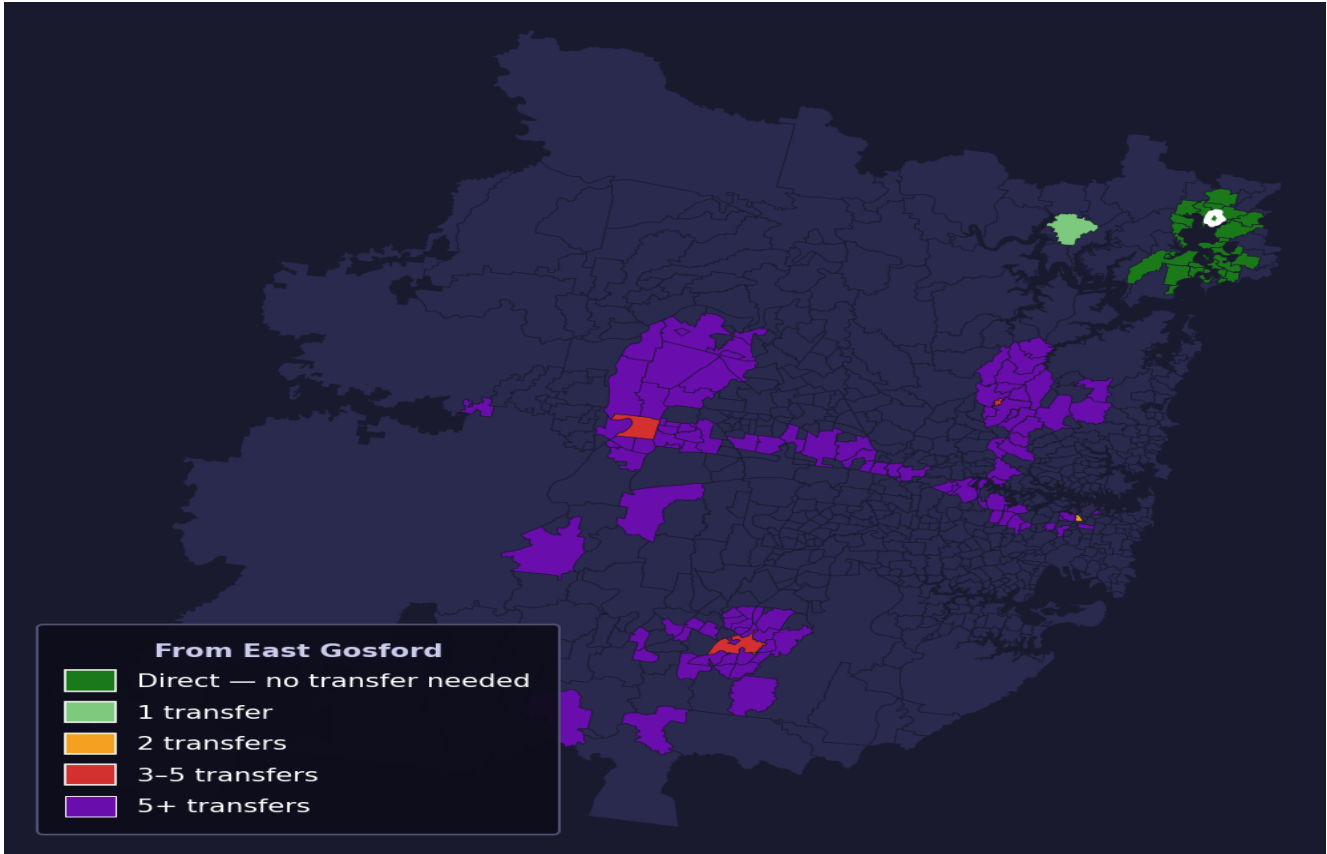

# East Gosford

Rank #751 of 781 suburbs

<b>Composite</b> <b>42</b> /100	<b>Journey Quality</b> <b>42</b> /100	<b>Cost Efficiency</b> <b>92</b> /100	<b>Connectivity</b> <b>1</b> /100
------------------------------------	------------------------------------------	------------------------------------------	--------------------------------------

<b>Direct (0 transfers)</b>	<b>31 of 781</b>
<b>1 transfer</b>	<b>1 of 781</b>
<b>2 transfers</b>	<b>1 of 781</b>
<b>3-5 transfers</b>	<b>3 of 781</b>
<b>5+ transfers</b>	<b>744 of 781</b>

Destination	Time	Single Trip	Weekly
Sydney CBD	114 min	\$6.42	\$50.00/wk
Parramatta	202 min	\$10.54	\$50.00/wk
Sydney Airport	201 min	\$9.09	
Macquarie Park	147 min	\$8.25	\$50.00/wk
Olympic Park	175 min	\$13.33	\$50.00/wk