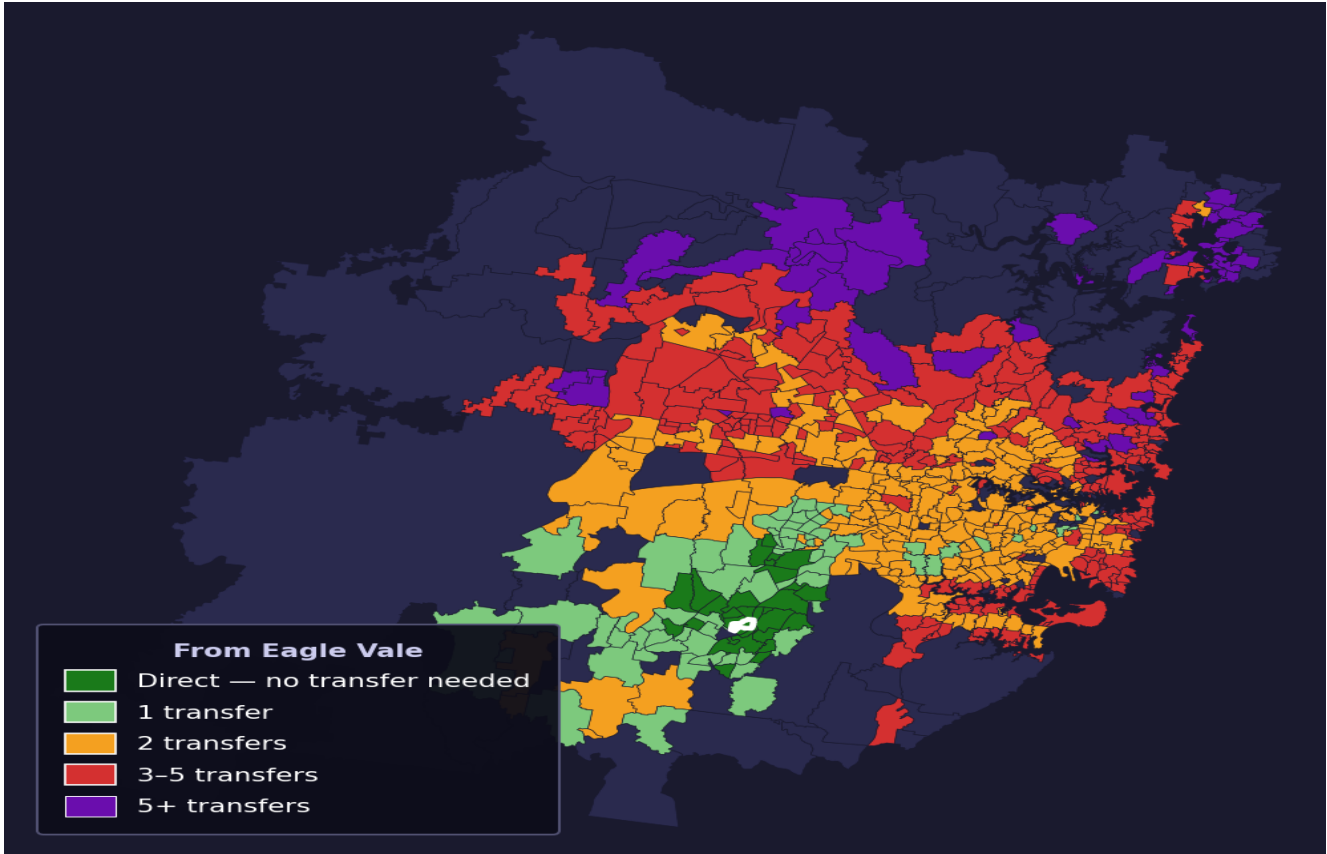

Eagle Vale

Rank #539 of 781 suburbs

Composite 55 _{/100}	Journey Quality 31 _{/100}	Cost Efficiency 95 _{/100}	Connectivity 57 _{/100}
---	---	---	--

Direct (0 transfers)	31 of 781
1 transfer	69 of 781
2 transfers	245 of 781
3-5 transfers	274 of 781
5+ transfers	161 of 781

Destination	Time	Single Trip	Weekly
Sydney CBD	133 min	\$5.69	\$48.93/wk
Parramatta	154 min	\$9.28	\$50.00/wk
Sydney Airport	187 min	\$7.72	
Macquarie Park	196 min	\$11.17	\$50.00/wk
Olympic Park	128 min	\$6.94	\$50.00/wk