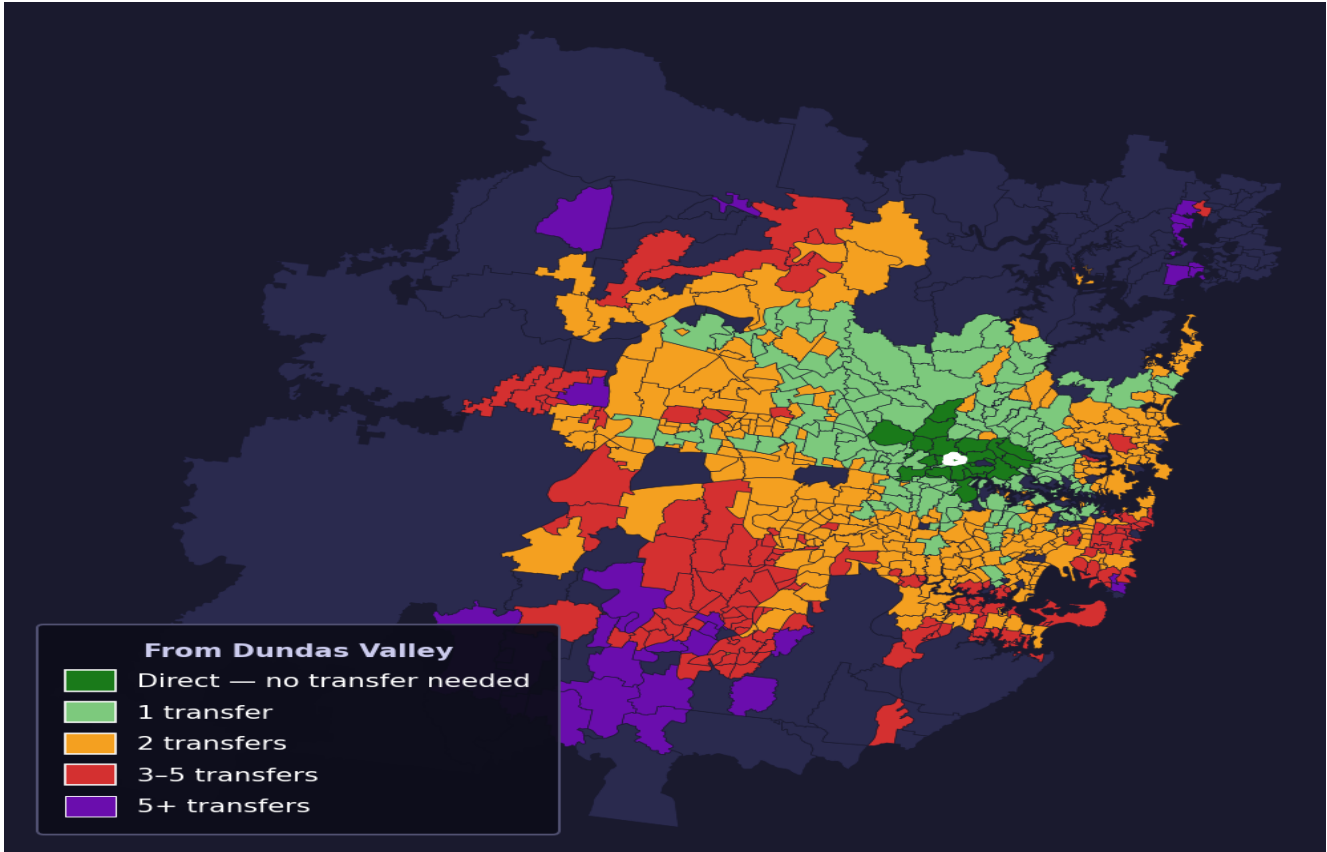

Dundas Valley

Rank #379 of 781 suburbs

Composite 63 /100	Journey Quality 47 /100	Cost Efficiency 90 /100	Connectivity 64 /100
------------------------------------	--	--	---------------------------------------

Direct (0 transfers)	23 of 781
1 transfer	153 of 781
2 transfers	305 of 781
3-5 transfers	142 of 781
5+ transfers	157 of 781

Destination	Time	Single Trip	Weekly
Sydney CBD	104 min	\$6.32	\$50.00/wk
Parramatta	35 min	\$3.14	\$31.40/wk
Sydney Airport	144 min	\$7.03	
Macquarie Park	48 min	\$3.98	\$39.76/wk
Olympic Park	60 min	\$4.11	\$41.14/wk