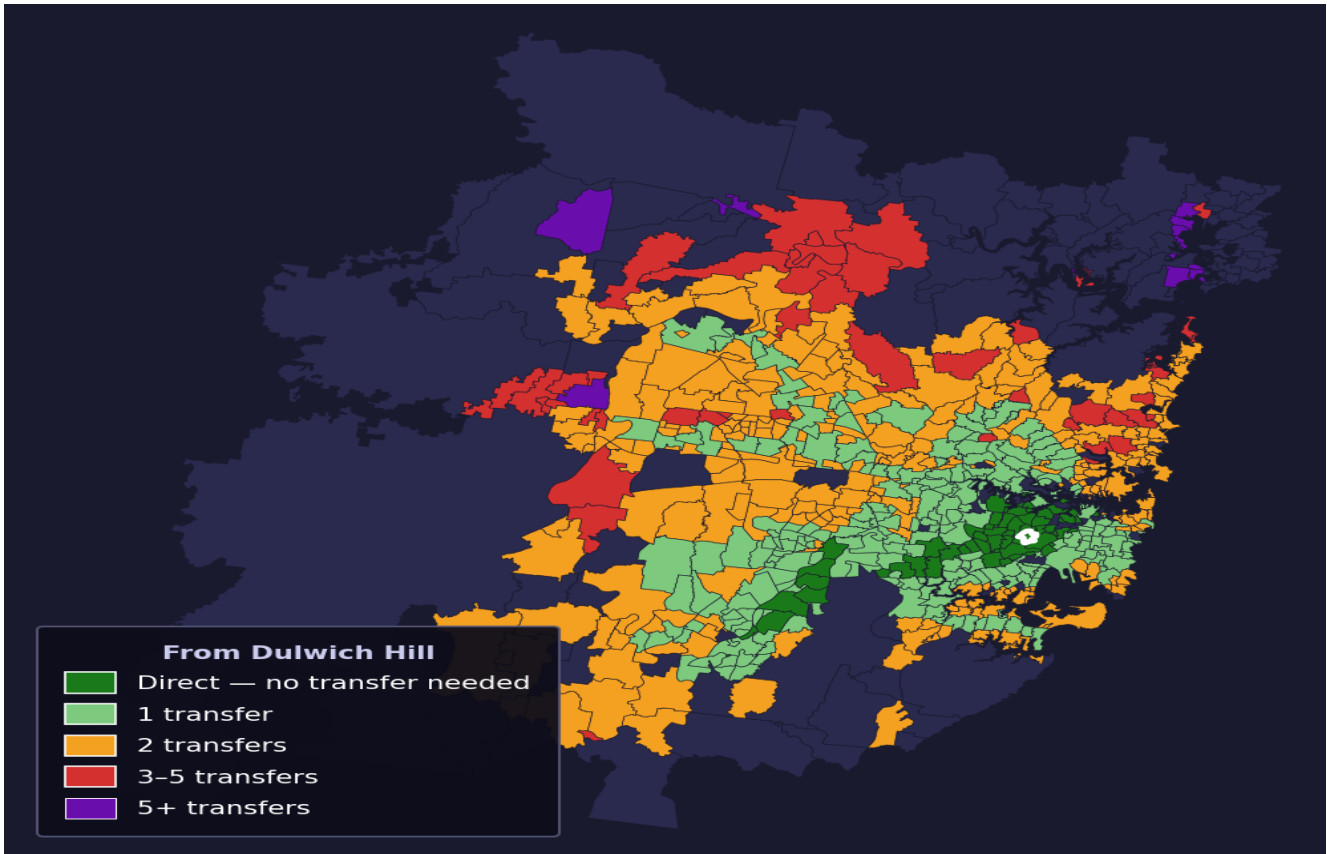

Dulwich Hill

Rank #79 of 781 suburbs

Composite 76 _{/100}	Journey Quality 77 _{/100}	Cost Efficiency 74 _{/100}	Connectivity 76 _{/100}
---	---	---	--

Direct (0 transfers)	62 of 781
1 transfer	249 of 781
2 transfers	284 of 781
3-5 transfers	49 of 781
5+ transfers	136 of 781

Destination	Time	Single Trip	Weekly
Sydney CBD	49 min	\$4.24	\$42.42/wk
Parramatta	91 min	\$5.17	\$50.00/wk
Sydney Airport	101 min	\$5.70	
Macquarie Park	82 min	\$5.56	\$49.80/wk
Olympic Park	110 min	\$5.63	\$50.00/wk