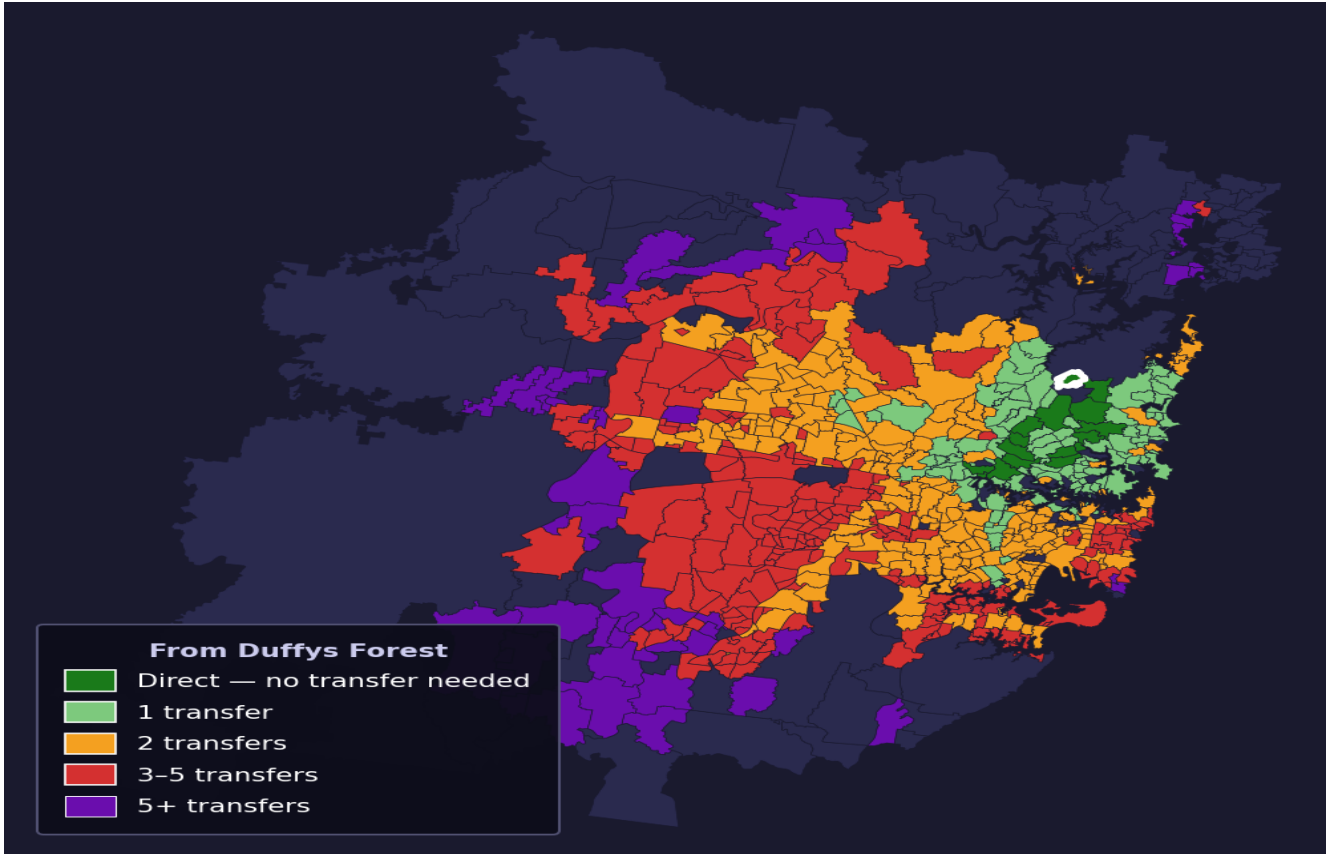

Duffys Forest

Rank #276 of 781 suburbs

Composite 68 /100	Journey Quality 65 /100	Cost Efficiency 84 /100	Connectivity 57 /100
------------------------------------	--	--	---------------------------------------

Direct (0 transfers)	15 of 781
1 transfer	117 of 781
2 transfers	243 of 781
3-5 transfers	225 of 781
5+ transfers	180 of 781

Destination	Time	Single Trip	Weekly
Sydney CBD	70 min	\$4.61	\$44.43/wk
Parramatta	166 min	\$7.89	\$50.00/wk
Sydney Airport	153 min	\$6.84	
Macquarie Park	91 min	\$5.64	\$50.00/wk
Olympic Park	167 min	\$13.72	\$50.00/wk