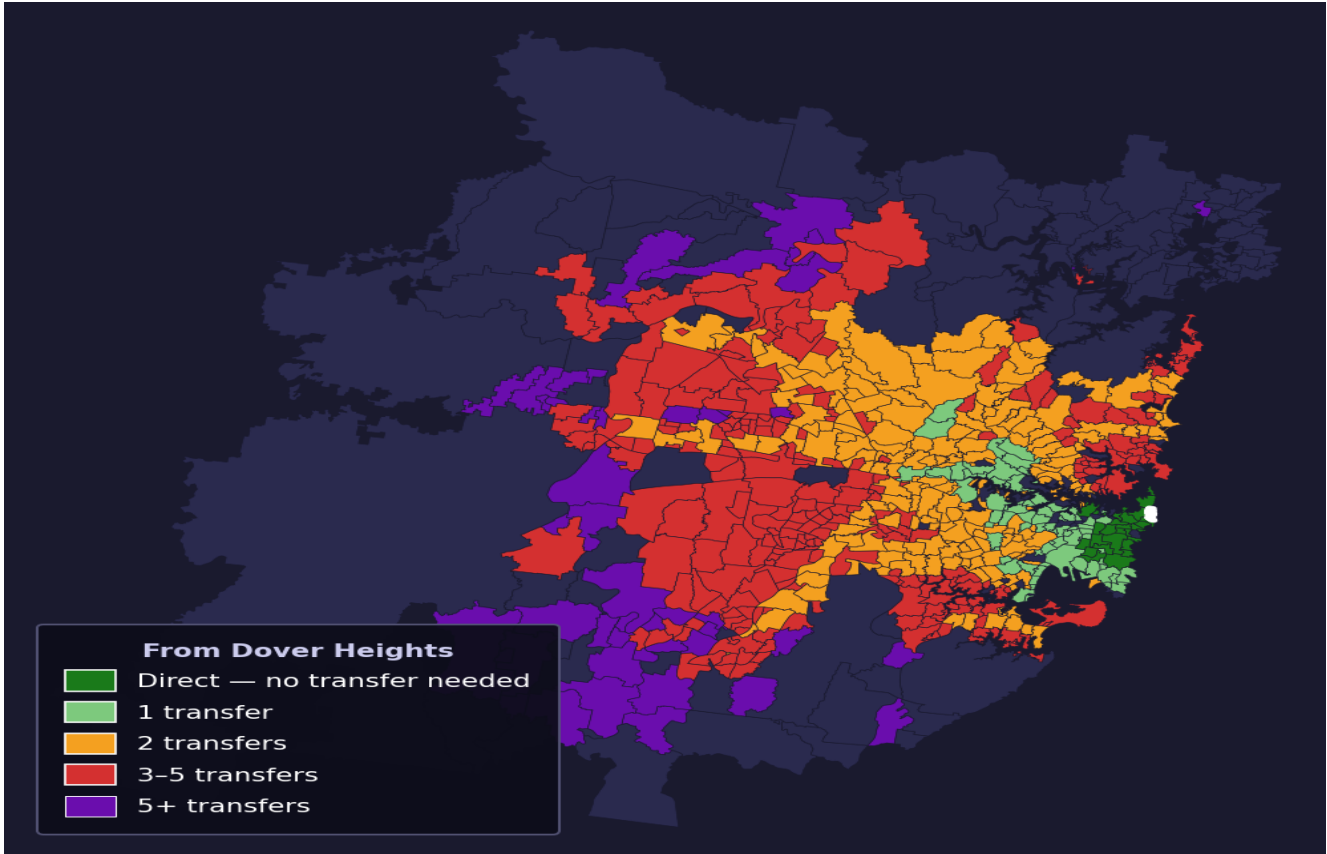

# Dover Heights

Rank #268 of 781 suburbs

<b>Composite</b> <b>68</b> /100	<b>Journey Quality</b> <b>69</b> /100	<b>Cost Efficiency</b> <b>81</b> /100	<b>Connectivity</b> <b>54</b> /100
------------------------------------	--	--	---------------------------------------

<b>Direct (0 transfers)</b>	<b>30 of 781</b>
<b>1 transfer</b>	<b>79 of 781</b>
<b>2 transfers</b>	<b>211 of 781</b>
<b>3-5 transfers</b>	<b>275 of 781</b>
<b>5+ transfers</b>	<b>185 of 781</b>

Destination	Time	Single Trip	Weekly
Sydney CBD	63 min	\$4.35	<b>\$43.48/wk</b>
Parramatta	148 min	\$8.57	<b>\$50.00/wk</b>
Sydney Airport	126 min	\$5.54	
Macquarie Park	105 min	\$6.29	<b>\$50.00/wk</b>
Olympic Park	159 min	\$12.87	<b>\$50.00/wk</b>