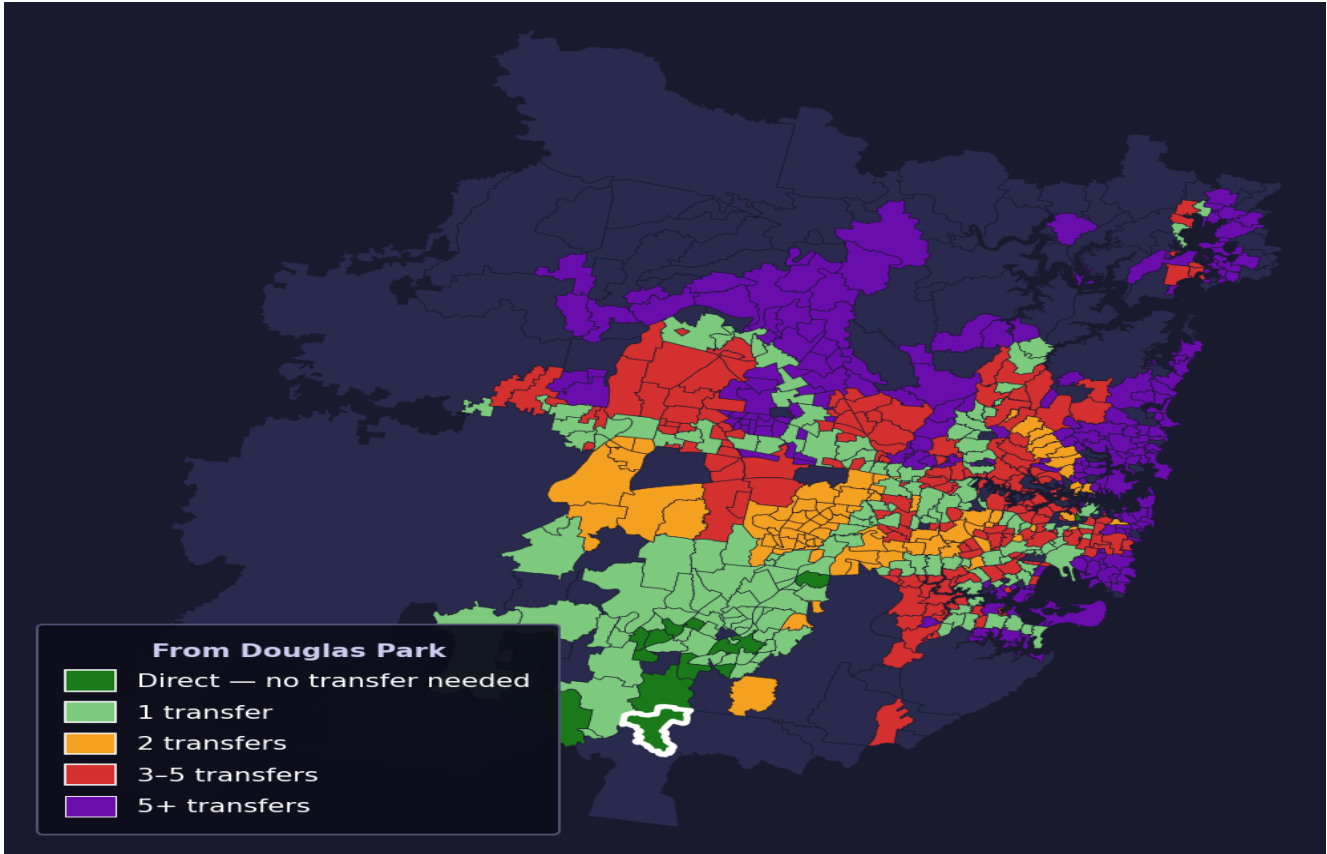

Douglas Park

Rank #613 of 781 suburbs

Composite 52 _{/100}	Journey Quality 29 _{/100}	Cost Efficiency 96 _{/100}	Connectivity 49 _{/100}
---	---	---	--

Direct (0 transfers)	15 of 781
1 transfer	161 of 781
2 transfers	85 of 781
3-5 transfers	187 of 781
5+ transfers	332 of 781

Destination	Time	Single Trip	Weekly
Sydney CBD	137 min	\$5.79	\$50.00/wk
Parramatta	206 min	\$7.82	\$50.00/wk
Sydney Airport	181 min	\$7.82	
Macquarie Park	199 min	\$7.82	\$50.00/wk
Olympic Park	128 min	\$6.93	\$50.00/wk