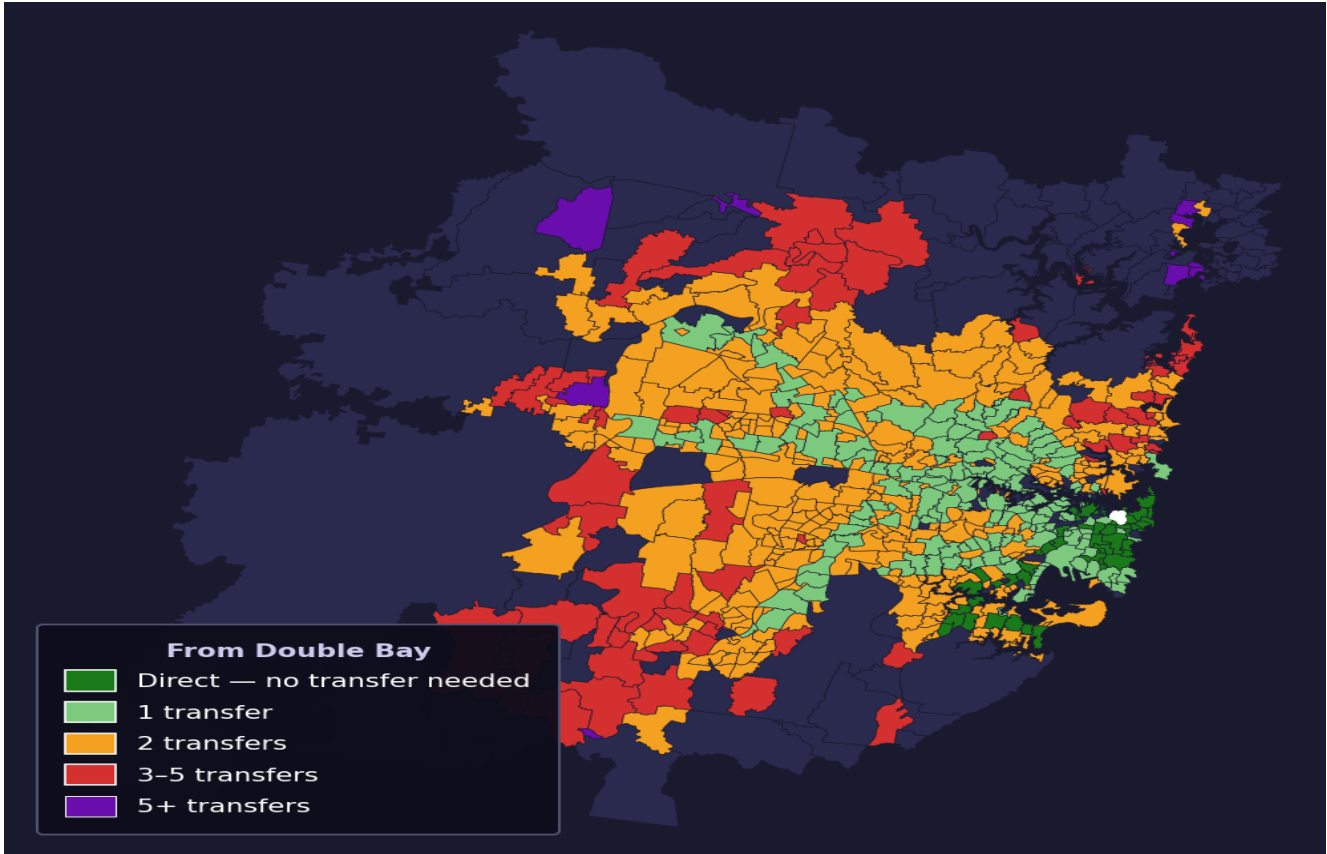

Double Bay

Rank #67 of 781 suburbs

Composite 76 _{/100}	Journey Quality 90 _{/100}	Cost Efficiency 56 _{/100}	Connectivity 71 _{/100}
---	---	---	--

Direct (0 transfers)	54 of 781
1 transfer	177 of 781
2 transfers	335 of 781
3-5 transfers	82 of 781
5+ transfers	132 of 781

Destination	Time	Single Trip	Weekly
Sydney CBD	25 min	\$3.14	\$31.40/wk
Parramatta	108 min	\$7.20	\$50.00/wk
Sydney Airport	118 min	\$4.65	
Macquarie Park	73 min	\$4.90	\$49.00/wk
Olympic Park	135 min	\$7.76	\$50.00/wk