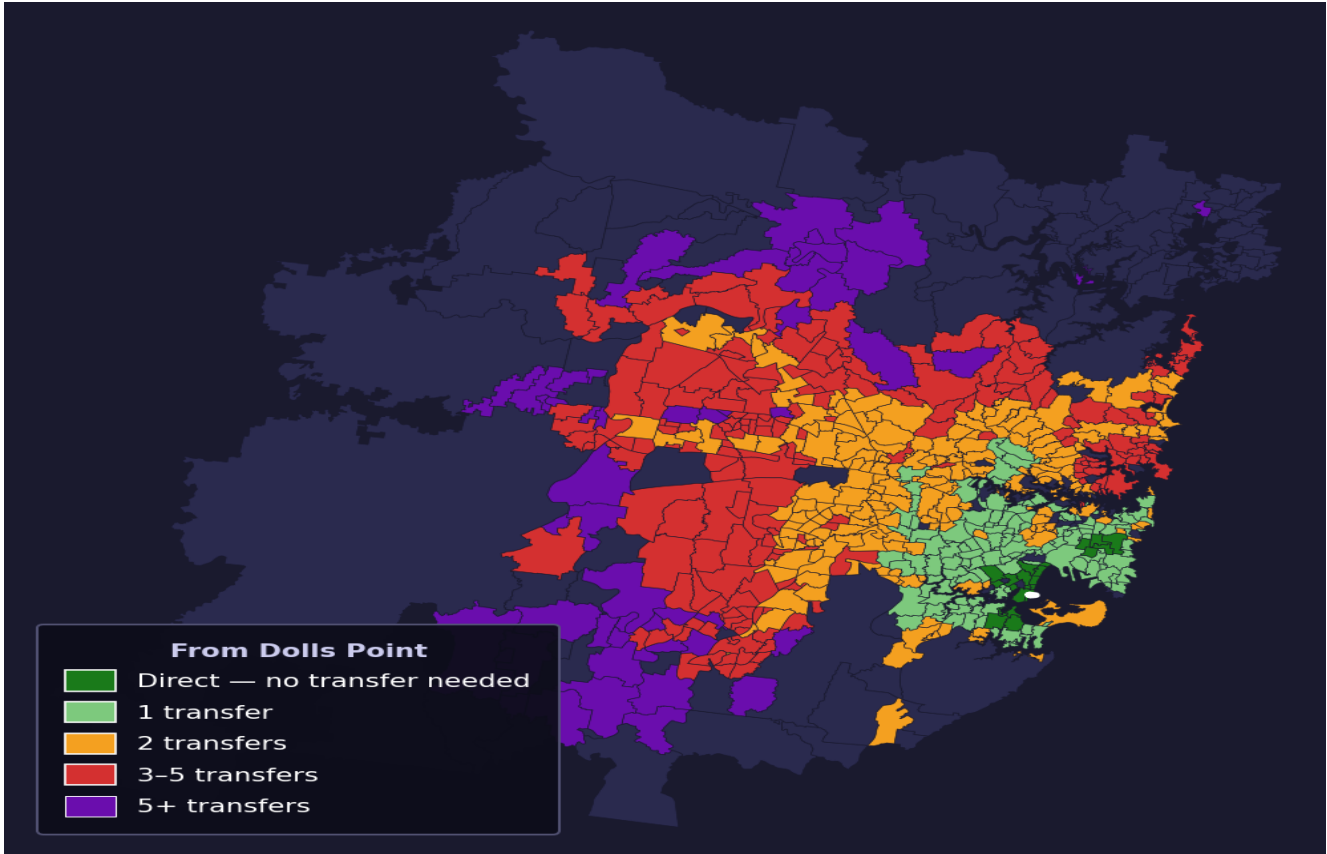

Dolls Point

Rank #554 of 781 suburbs

Composite 54 _{/100}	Journey Quality 29 _{/100}	Cost Efficiency 96 _{/100}	Connectivity 58 _{/100}
---	---	---	--

Direct (0 transfers)	22 of 781
1 transfer	141 of 781
2 transfers	224 of 781
3-5 transfers	204 of 781
5+ transfers	189 of 781

Destination	Time	Single Trip	Weekly
Sydney CBD	137 min	\$6.77	\$50.00/wk
Parramatta	138 min	\$8.24	\$50.00/wk
Sydney Airport	90 min	\$4.47	
Macquarie Park	156 min	\$7.37	\$50.00/wk
Olympic Park	122 min	\$6.62	\$50.00/wk