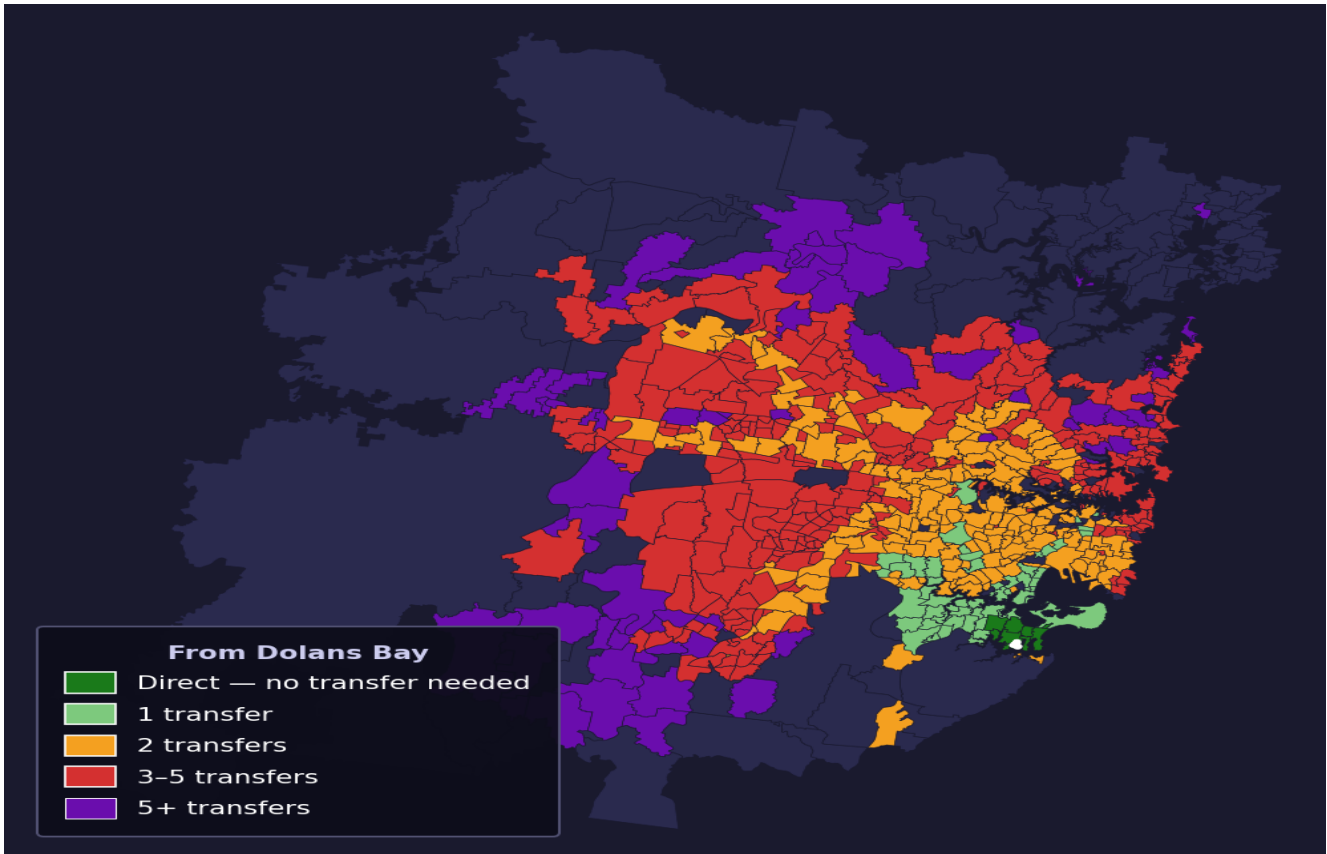

Dolans Bay

Rank #406 of 781 suburbs

Composite 62 _{/100}	Journey Quality 53 _{/100}	Cost Efficiency 91 _{/100}	Connectivity 49 _{/100}
---	---	---	--

Direct (0 transfers)	10 of 781
1 transfer	55 of 781
2 transfers	213 of 781
3-5 transfers	294 of 781
5+ transfers	208 of 781

Destination	Time	Single Trip	Weekly
Sydney CBD	92 min	\$4.34	\$43.40/wk
Parramatta	137 min	\$6.37	\$50.00/wk
Sydney Airport	104 min	\$5.48	
Macquarie Park	152 min	\$6.37	\$50.00/wk
Olympic Park	128 min	\$7.60	\$50.00/wk