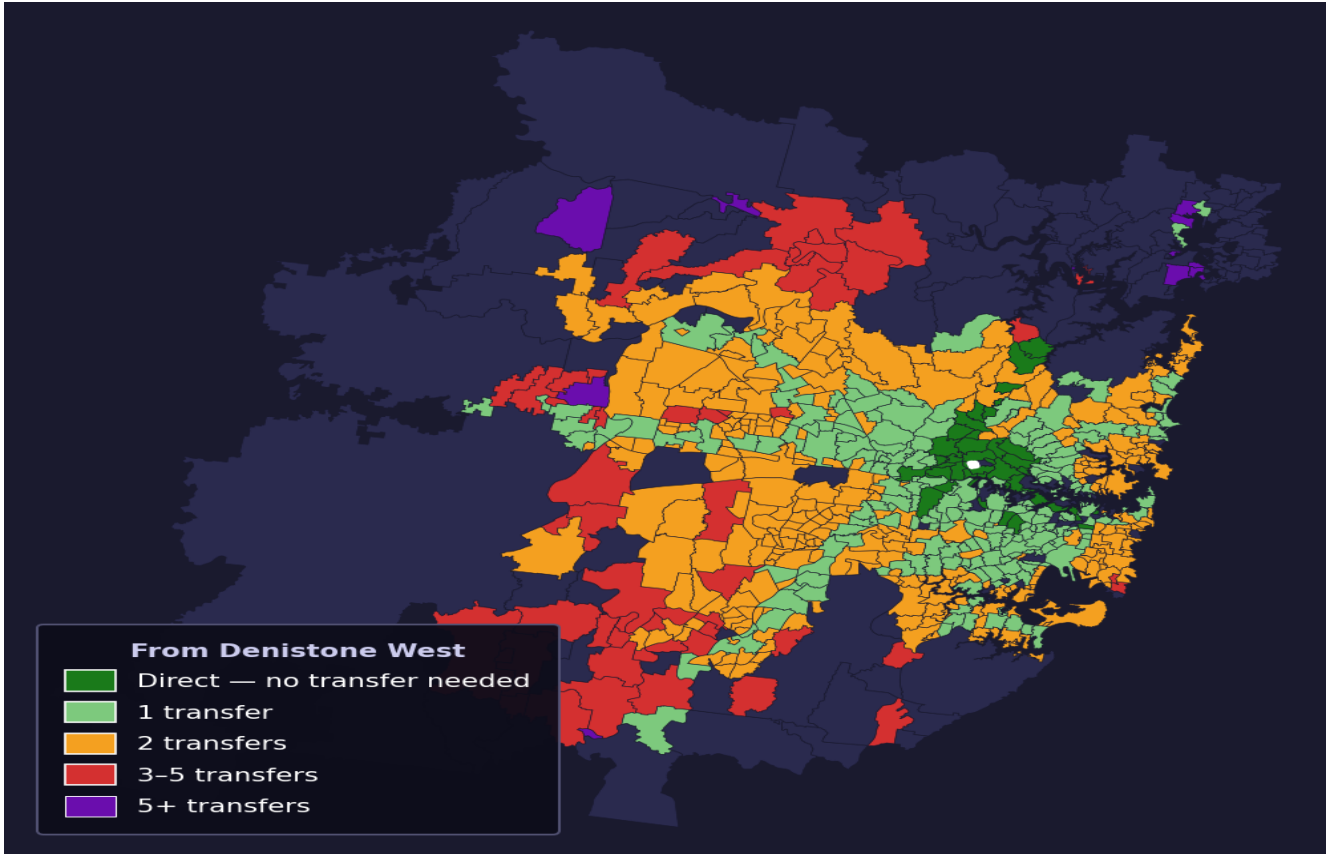

Denistone West

Rank #97 of 781 suburbs

Composite 75 _{/100}	Journey Quality 76 _{/100}	Cost Efficiency 74 _{/100}	Connectivity 73 _{/100}
---	---	---	--

Direct (0 transfers)	44 of 781
1 transfer	227 of 781
2 transfers	320 of 781
3-5 transfers	54 of 781
5+ transfers	135 of 781

Destination	Time	Single Trip	Weekly
Sydney CBD	50 min	\$4.26	\$42.24/wk
Parramatta	46 min	\$4.15	\$41.54/wk
Sydney Airport	148 min	\$7.20	
Macquarie Park	59 min	\$4.11	\$41.14/wk
Olympic Park	67 min	\$4.34	\$43.42/wk