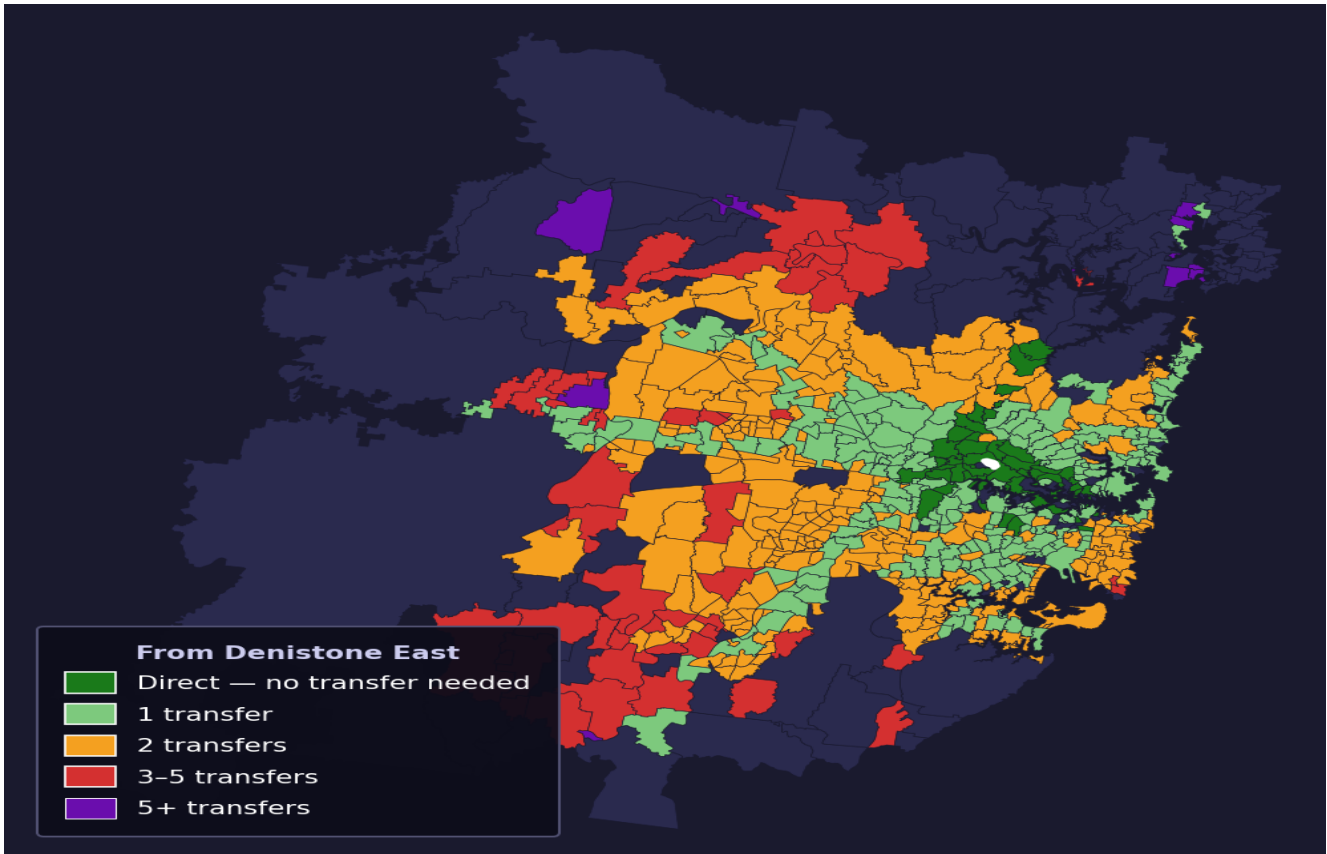

Denistone East

Rank #125 of 781 suburbs

Composite 74 _{/100}	Journey Quality 73 _{/100}	Cost Efficiency 76 _{/100}	Connectivity 74 _{/100}
---	---	---	--

Direct (0 transfers)	57 of 781
1 transfer	235 of 781
2 transfers	300 of 781
3-5 transfers	53 of 781
5+ transfers	135 of 781

Destination	Time	Single Trip	Weekly
Sydney CBD	57 min	\$4.56	\$45.64/wk
Parramatta	71 min	\$4.67	\$46.04/wk
Sydney Airport	120 min	\$6.37	
Macquarie Park	42 min	\$3.33	\$33.26/wk
Olympic Park	50 min	\$3.45	\$34.50/wk