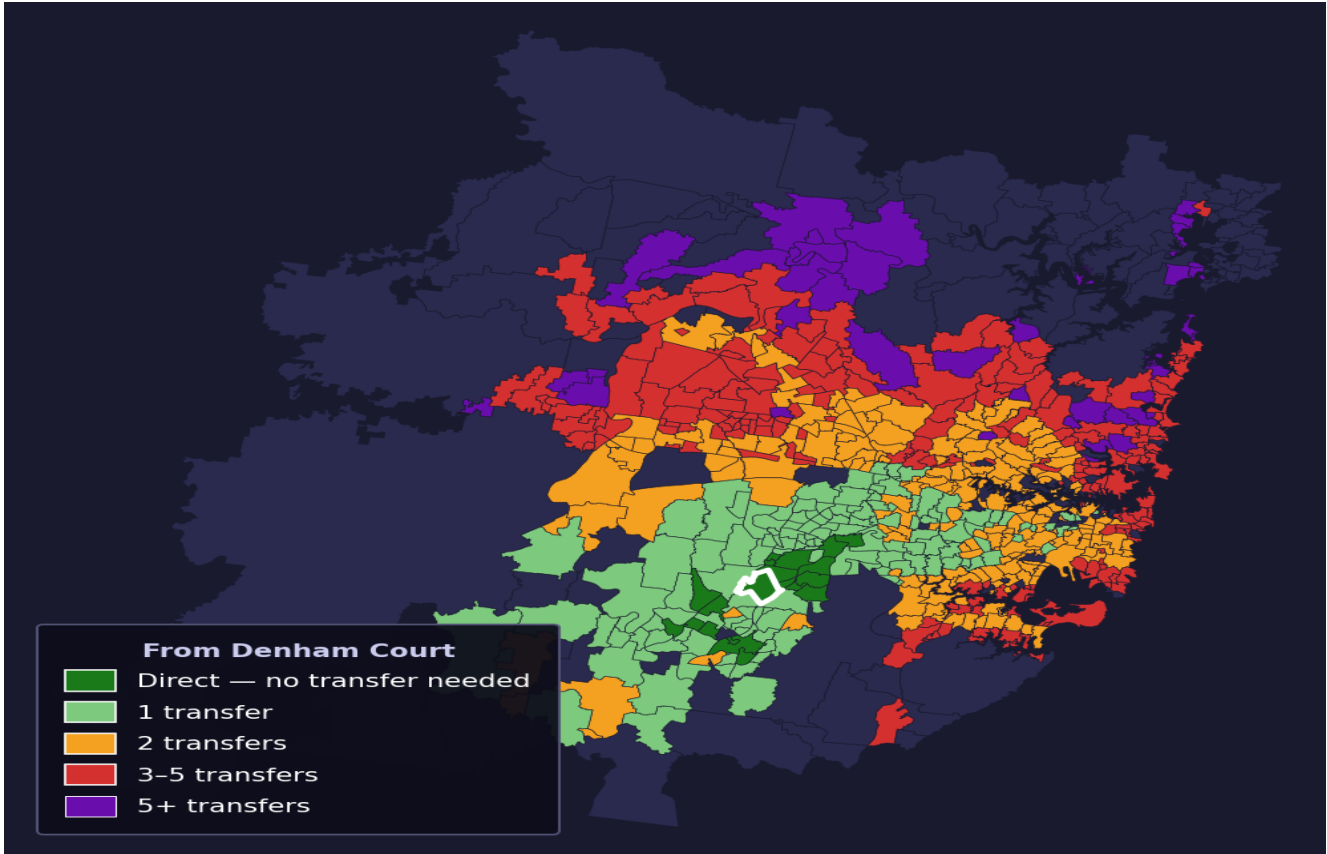

Denham Court

Rank #577 of 781 suburbs

Composite 53 /100	Journey Quality 26 /100	Cost Efficiency 96 /100	Connectivity 59 /100
------------------------------------	--	--	---------------------------------------

Direct (0 transfers)	19 of 781
1 transfer	144 of 781
2 transfers	222 of 781
3-5 transfers	223 of 781
5+ transfers	172 of 781

Destination	Time	Single Trip	Weekly
Sydney CBD	142 min	\$6.58	\$50.00/wk
Parramatta	146 min	\$8.02	\$50.00/wk
Sydney Airport	206 min	\$8.61	
Macquarie Park	193 min	\$10.05	\$50.00/wk
Olympic Park	131 min	\$7.05	\$50.00/wk