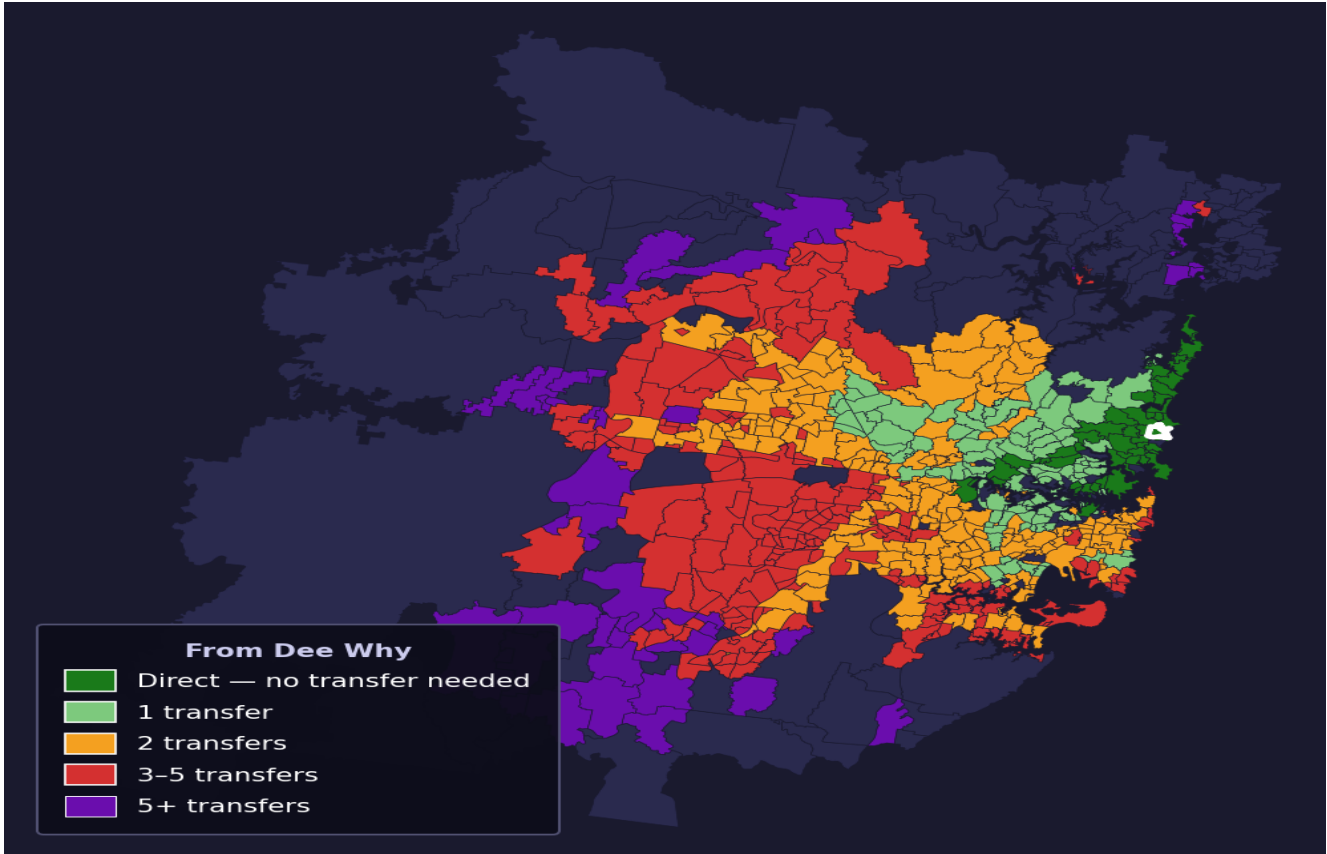

Dee Why

Rank #236 of 781 suburbs

Composite 70 _{/100}	Journey Quality 70 _{/100}	Cost Efficiency 79 _{/100}	Connectivity 61 _{/100}
---	---	---	--

Direct (0 transfers)	53 of 781
1 transfer	120 of 781
2 transfers	216 of 781
3-5 transfers	213 of 781
5+ transfers	178 of 781

Destination	Time	Single Trip	Weekly
Sydney CBD	62 min	\$4.77	\$45.42/wk
Parramatta	142 min	\$8.45	\$50.00/wk
Sydney Airport	164 min	\$7.74	
Macquarie Park	88 min	\$5.86	\$50.00/wk
Olympic Park	127 min	\$9.18	\$50.00/wk