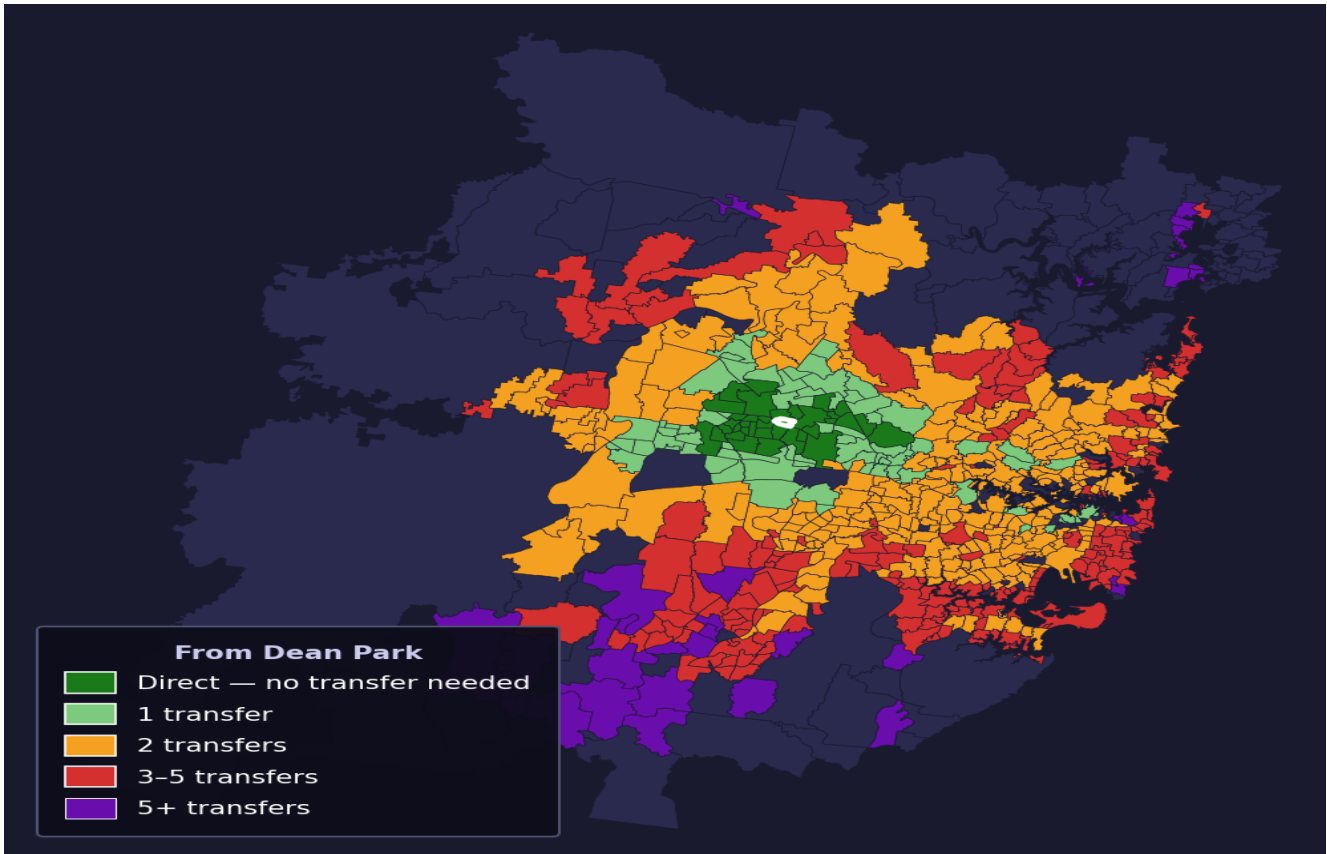

Dean Park

Rank #488 of 781 suburbs

Composite 57 / ₁₀₀	Journey Quality 35 / ₁₀₀	Cost Efficiency 94 / ₁₀₀	Connectivity 59 / ₁₀₀
--	--	--	---

Direct (0 transfers)	35 of 781
1 transfer	75 of 781
2 transfers	293 of 781
3-5 transfers	214 of 781
5+ transfers	163 of 781

Destination	Time	Single Trip	Weekly
Sydney CBD	126 min	\$7.58	\$50.00/wk
Parramatta	78 min	\$5.77	\$50.00/wk
Sydney Airport	184 min	\$9.67	
Macquarie Park	91 min	\$6.17	\$50.00/wk
Olympic Park	134 min	\$7.81	\$50.00/wk