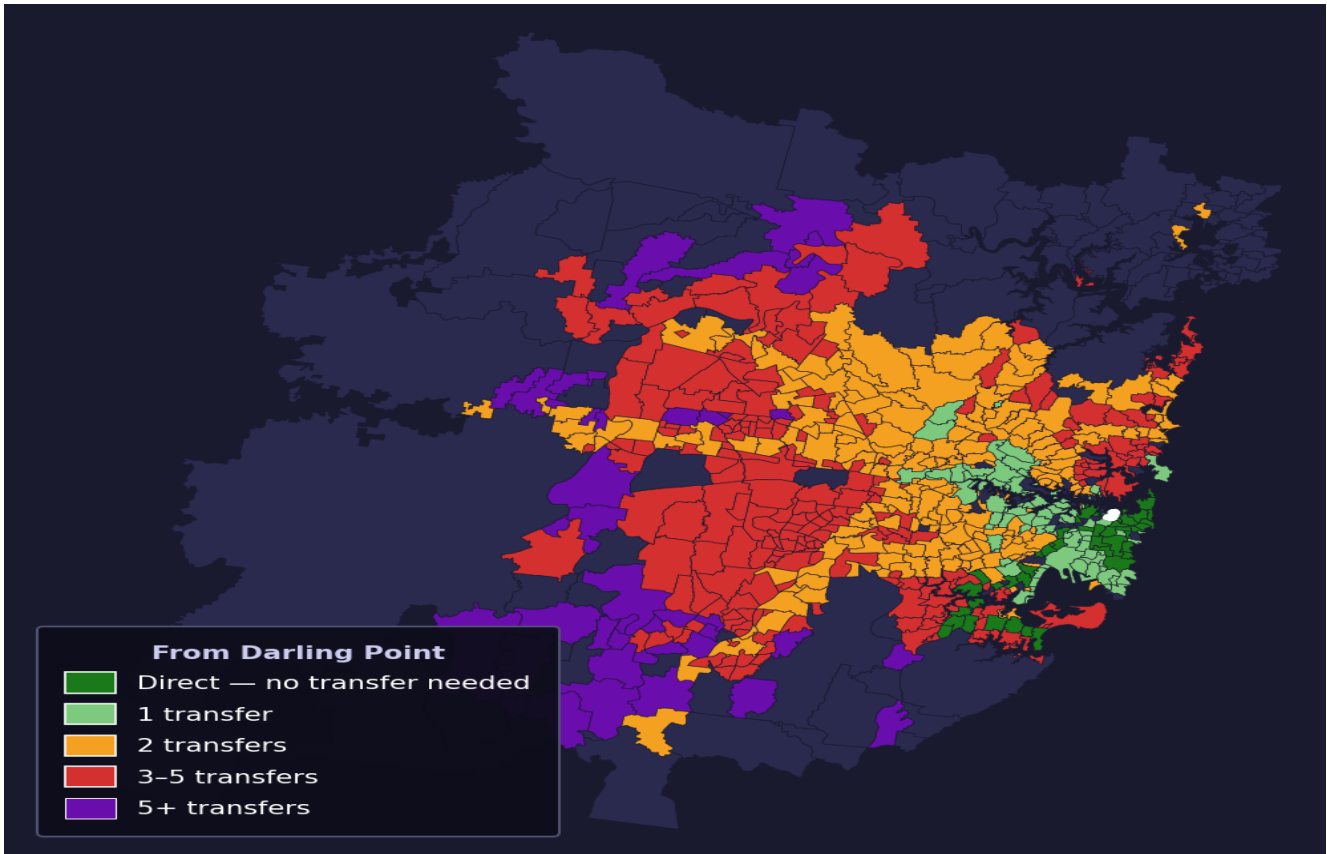

# Darling Point

Rank #124 of 781 suburbs

<b>Composite</b> <b>74</b> <sub>/100</sub>	<b>Journey Quality</b> <b>87</b> <sub>/100</sub>	<b>Cost Efficiency</b> <b>70</b> <sub>/100</sub>	<b>Connectivity</b> <b>58</b> <sub>/100</sub>
---	---	---	--

Direct (0 transfers)	49 of 781
1 transfer	88 of 781
2 transfers	210 of 781
3-5 transfers	258 of 781
5+ transfers	175 of 781

Destination	Time	Single Trip	Weekly
Sydney CBD	30 min	\$2.81	\$28.08/wk
Parramatta	120 min	\$6.53	\$49.30/wk
Sydney Airport	120 min	\$5.15	
Macquarie Park	80 min	\$4.69	\$46.92/wk
Olympic Park	142 min	\$6.76	\$50.00/wk