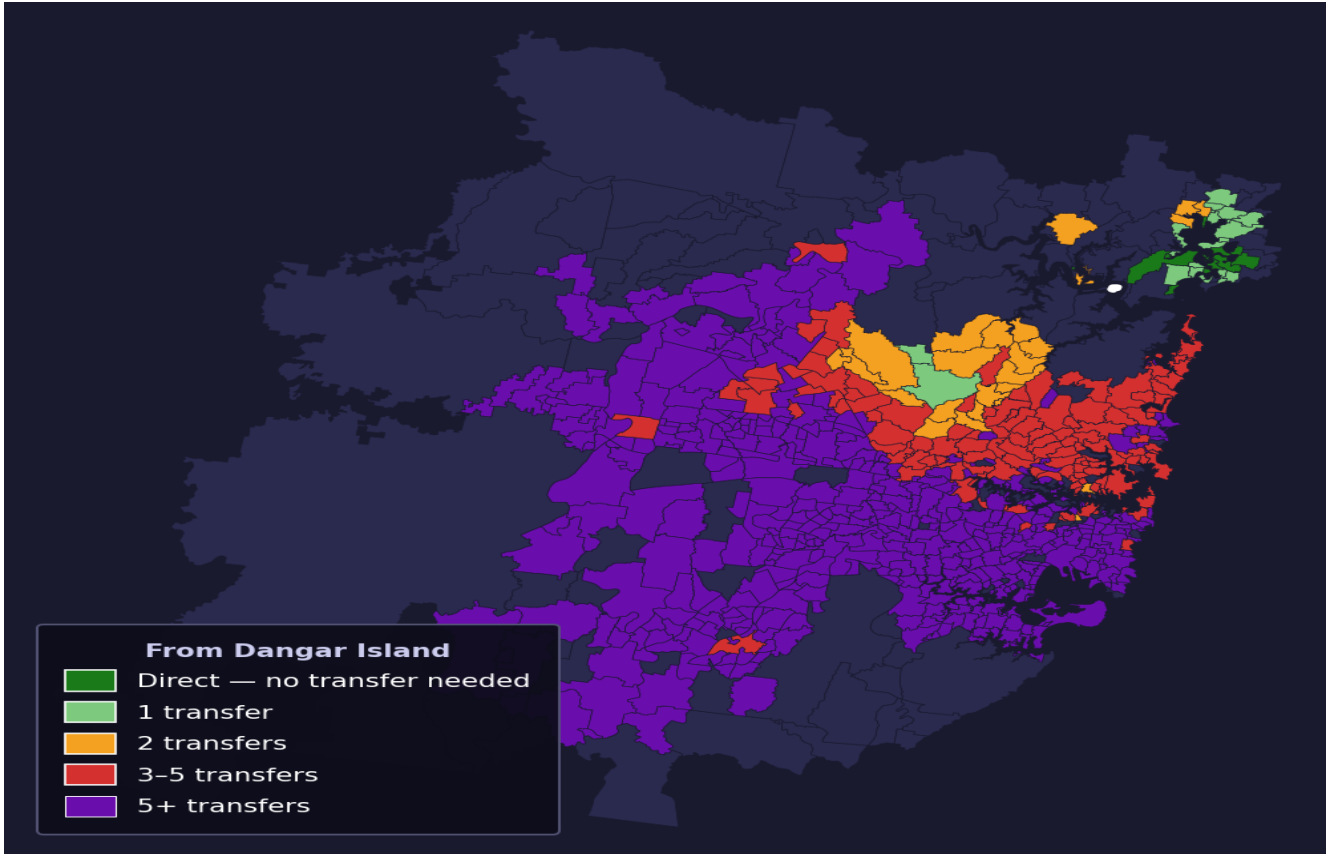

Dangar Island

Rank #710 of 781 suburbs

Composite 47 _{/100}	Journey Quality 34 _{/100}	Cost Efficiency 94 _{/100}	Connectivity 27 _{/100}
---	---	---	--

Direct (0 transfers)	12 of 781
1 transfer	20 of 781
2 transfers	25 of 781
3-5 transfers	136 of 781
5+ transfers	587 of 781

Destination	Time	Single Trip	Weekly
Sydney CBD	128 min	\$7.06	\$50.00/wk
Parramatta	213 min	\$10.97	\$50.00/wk
Sydney Airport	219 min	\$9.48	
Macquarie Park	164 min	\$9.12	\$50.00/wk
Olympic Park	181 min	\$13.99	\$50.00/wk