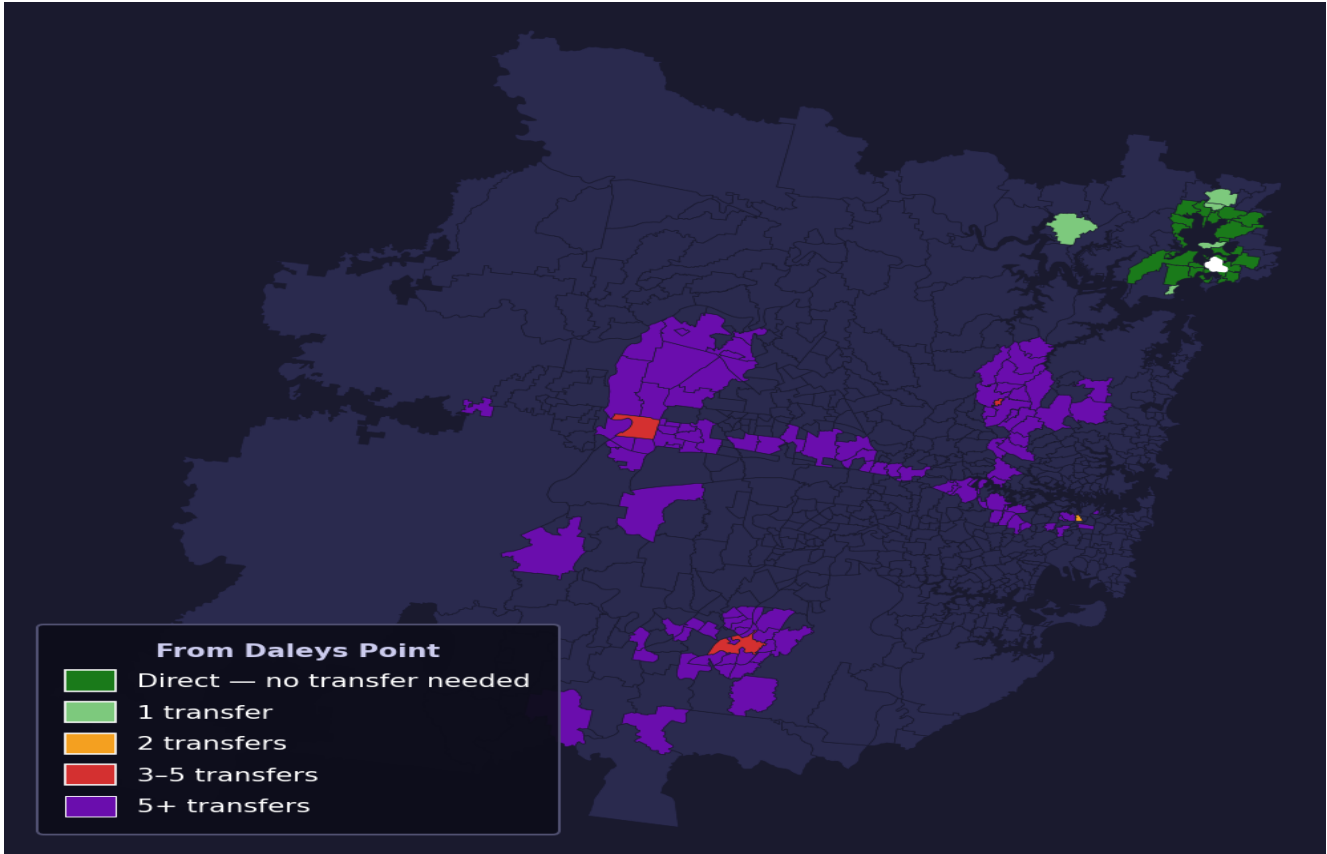

Daleys Point

Rank #749 of 781 suburbs

Composite 42 /100	Journey Quality 42 /100	Cost Efficiency 92 /100	Connectivity 1 /100
------------------------------------	--	--	--------------------------------------

Direct (0 transfers)	27 of 781
1 transfer	5 of 781
2 transfers	1 of 781
3-5 transfers	3 of 781
5+ transfers	744 of 781

Destination	Time	Single Trip	Weekly
Sydney CBD	114 min	\$6.42	\$50.00/wk
Parramatta	202 min	\$10.55	\$50.00/wk
Sydney Airport	201 min	\$9.09	
Macquarie Park	147 min	\$8.26	\$50.00/wk
Olympic Park	176 min	\$13.42	\$50.00/wk