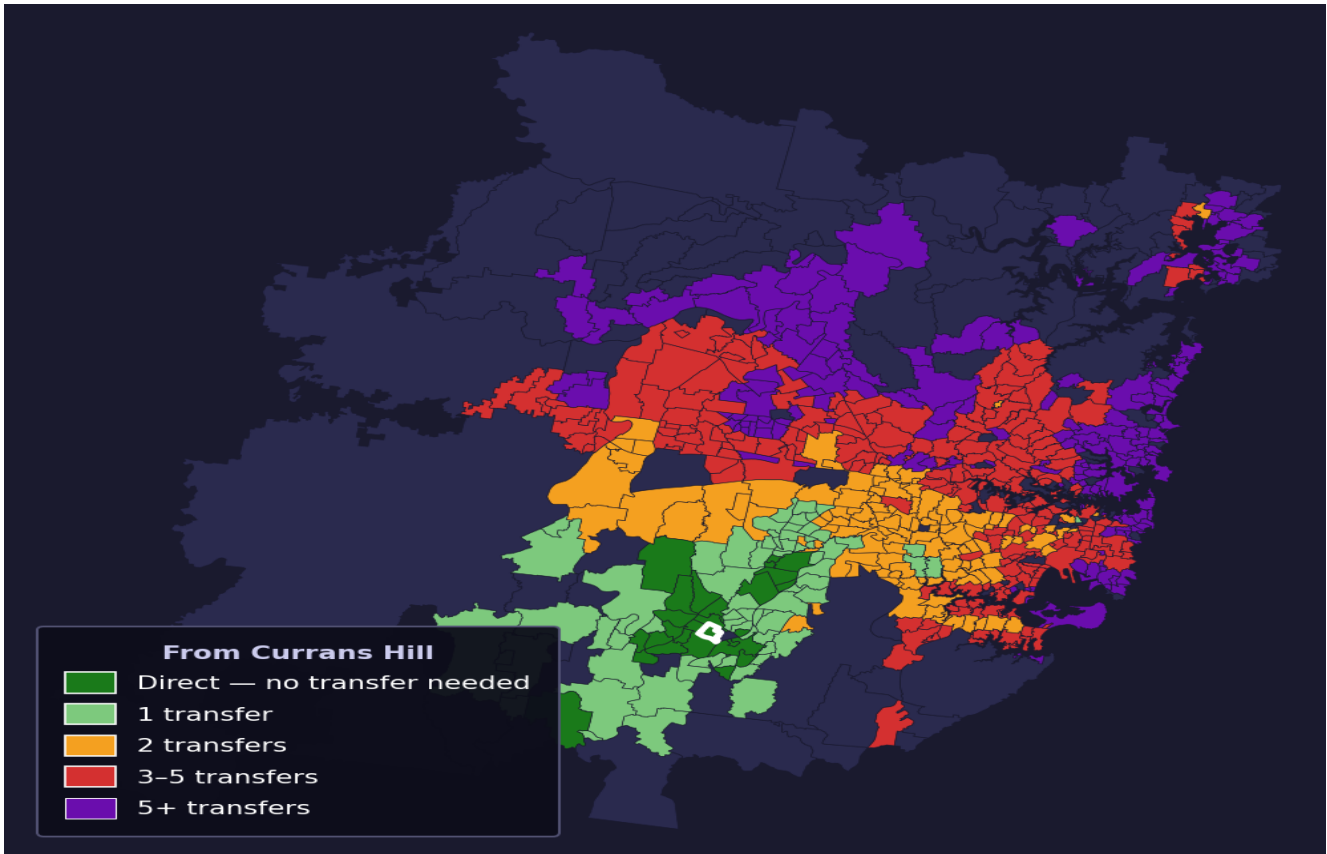

Currans Hill

Rank #597 of 781 suburbs

Composite 52 _{/100}	Journey Quality 34 _{/100}	Cost Efficiency 94 _{/100}	Connectivity 46 _{/100}
---	---	---	--

Direct (0 transfers)	27 of 781
1 transfer	69 of 781
2 transfers	120 of 781
3-5 transfers	255 of 781
5+ transfers	309 of 781

Destination	Time	Single Trip	Weekly
Sydney CBD	128 min	\$5.17	\$50.00/wk
Parramatta	148 min	\$9.23	\$50.00/wk
Sydney Airport	184 min	\$7.20	
Macquarie Park	193 min	\$11.26	\$50.00/wk
Olympic Park	128 min	\$6.93	\$50.00/wk