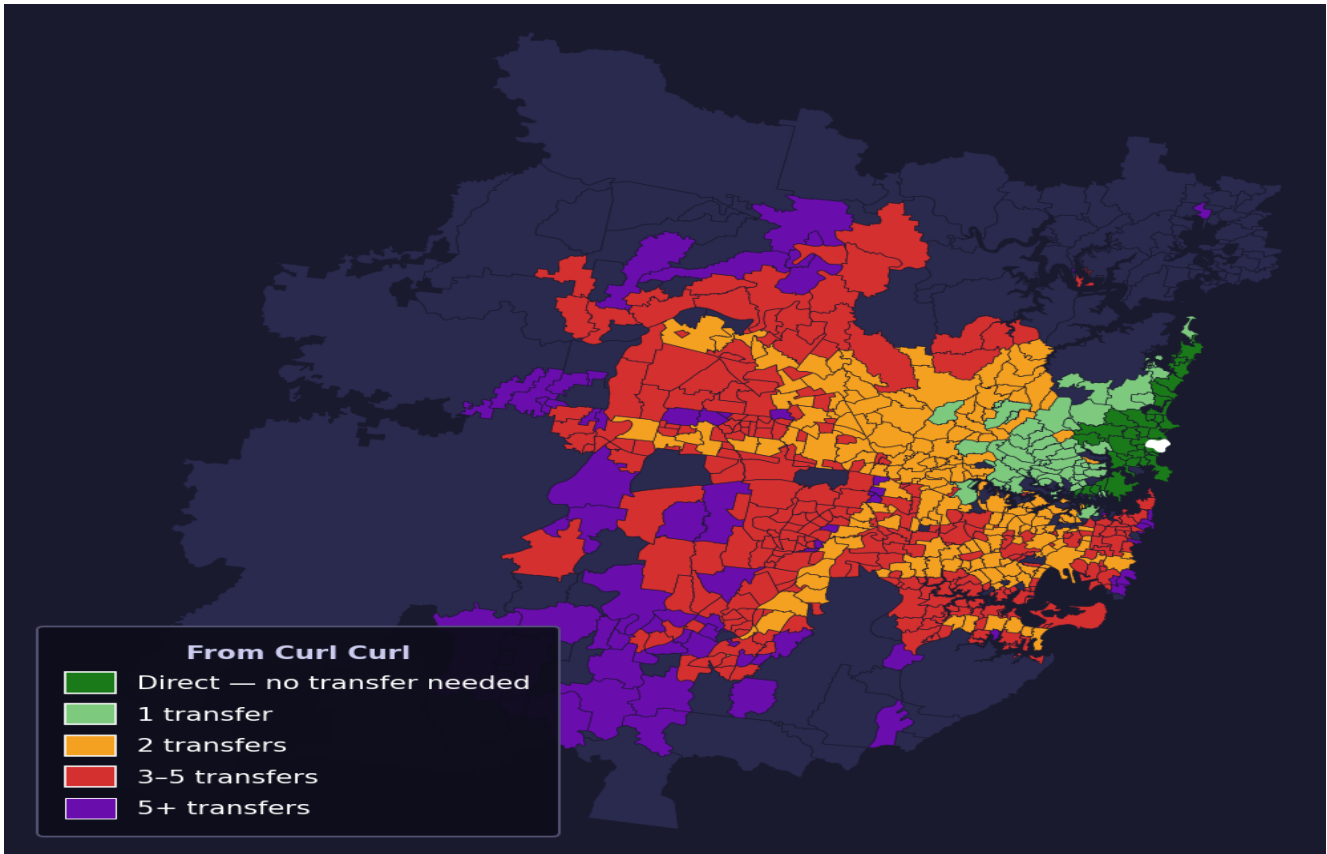

Curl Curl

Rank #407 of 781 suburbs

Composite 62 _{/100}	Journey Quality 53 _{/100}	Cost Efficiency 88 _{/100}	Connectivity 52 _{/100}
---	---	---	--

Direct (0 transfers)	40 of 781
1 transfer	60 of 781
2 transfers	185 of 781
3-5 transfers	287 of 781
5+ transfers	208 of 781

Destination	Time	Single Trip	Weekly
Sydney CBD	92 min	\$6.06	\$50.00/wk
Parramatta	195 min	\$9.11	\$50.00/wk
Sydney Airport	183 min	\$7.25	
Macquarie Park	121 min	\$6.69	\$50.00/wk
Olympic Park	161 min	\$12.68	\$50.00/wk