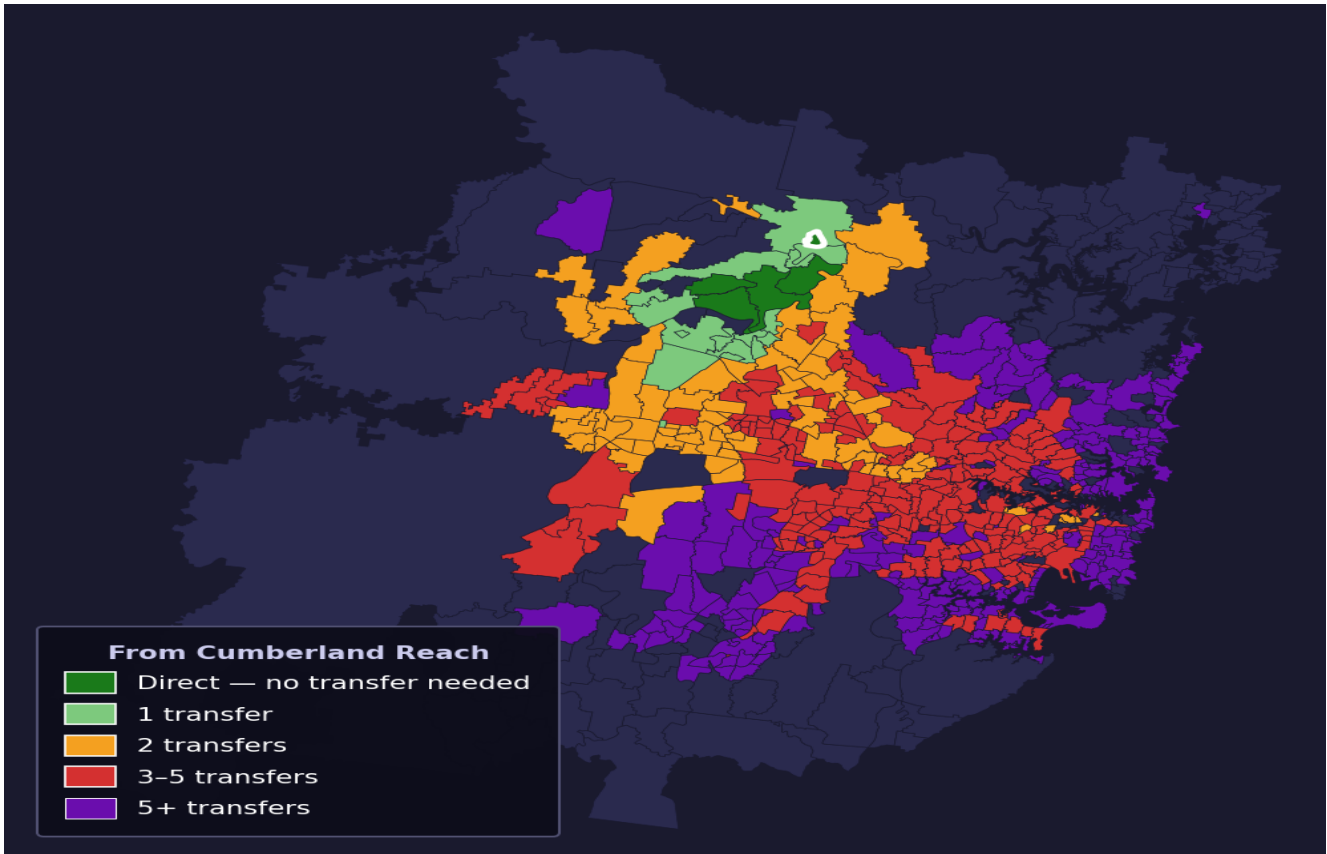

Cumberland Reach

Rank #626 of 781 suburbs

Composite 51 /100	Journey Quality 39 /100	Cost Efficiency 95 /100	Connectivity 32 /100
------------------------------------	--	--	---------------------------------------

Direct (0 transfers)	4 of 781
1 transfer	17 of 781
2 transfers	82 of 781
3-5 transfers	255 of 781
5+ transfers	422 of 781

Destination	Time	Single Trip	Weekly
Sydney CBD	119 min	\$5.67	\$44.60/wk
Parramatta	94 min	\$4.96	\$44.60/wk
Sydney Airport	173 min	\$7.22	
Macquarie Park	133 min	\$6.84	\$50.00/wk
Olympic Park	150 min	\$9.70	\$50.00/wk