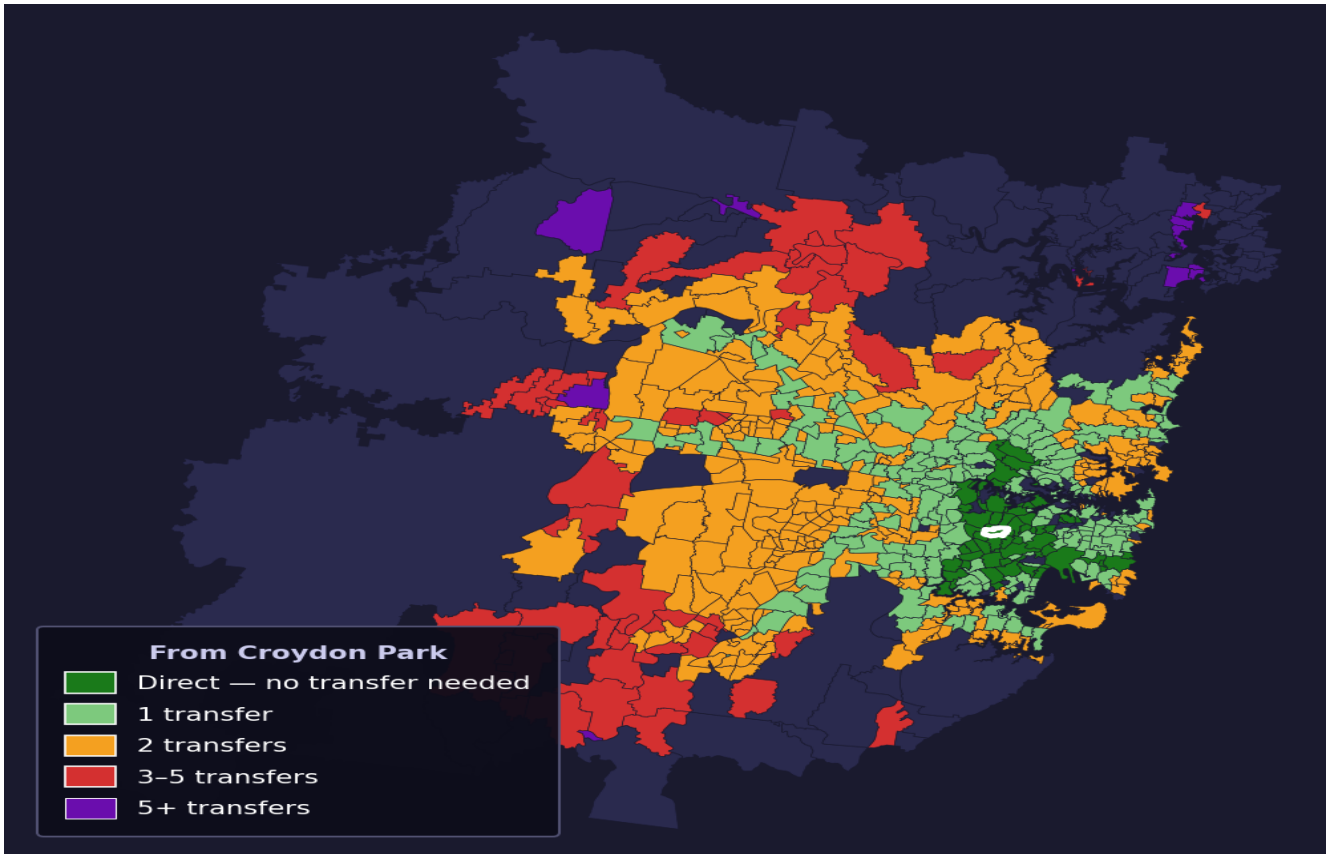

Croydon Park

Rank #183 of 781 suburbs

Composite 72 _{/100}	Journey Quality 64 _{/100}	Cost Efficiency 81 _{/100}	Connectivity 75 _{/100}
---	---	---	--

Direct (0 transfers)	69 of 781
1 transfer	222 of 781
2 transfers	297 of 781
3-5 transfers	55 of 781
5+ transfers	137 of 781

Destination	Time	Single Trip	Weekly
Sydney CBD	72 min	\$5.88	\$50.00/wk
Parramatta	119 min	\$5.41	\$49.40/wk
Sydney Airport	65 min	\$4.32	
Macquarie Park	86 min	\$5.00	\$48.68/wk
Olympic Park	79 min	\$3.93	\$39.26/wk