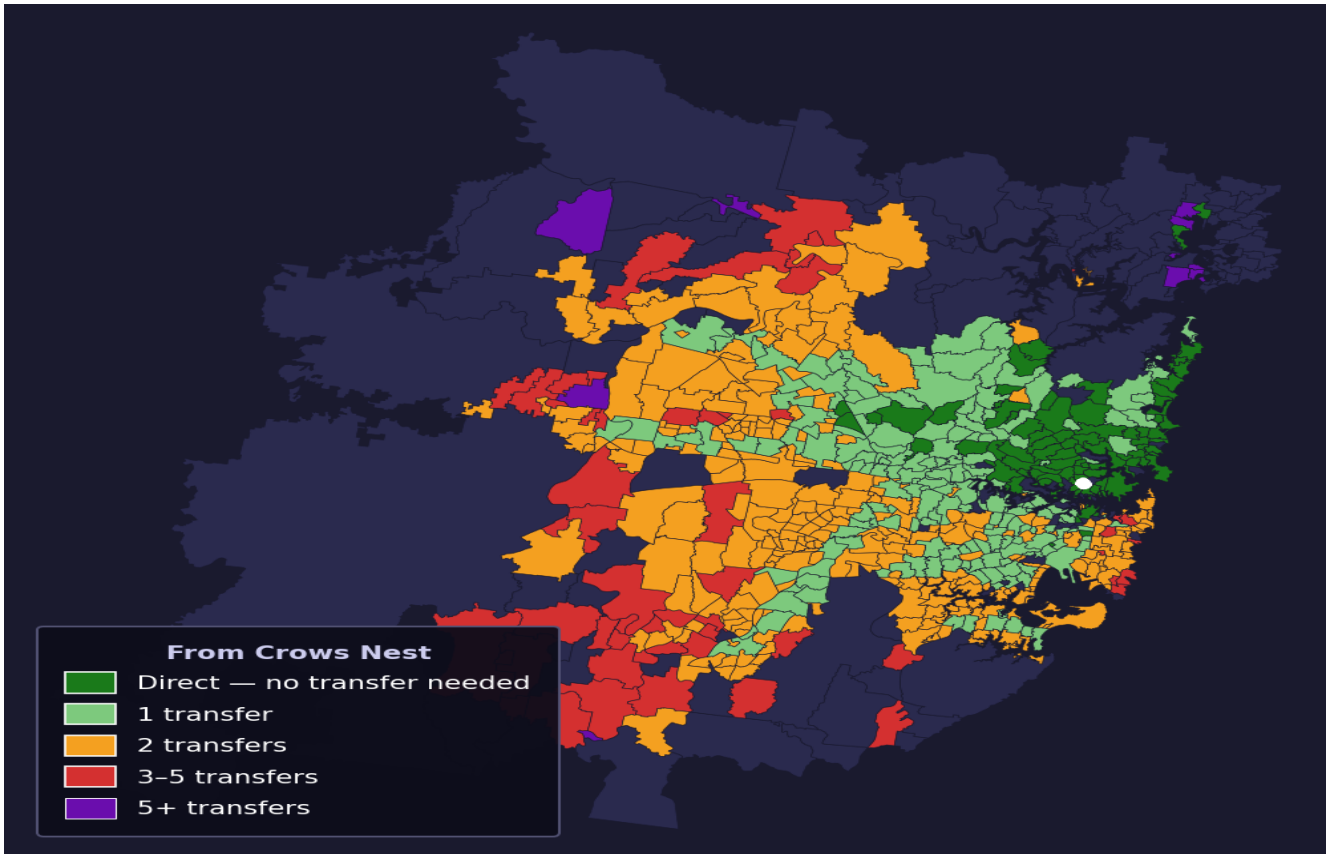

Crows Nest

Rank #115 of 781 suburbs

Composite 74 _{/100}	Journey Quality 94 _{/100}	Cost Efficiency 38 _{/100}	Connectivity 76 _{/100}
---	---	---	--

Direct (0 transfers)	96 of 781
1 transfer	200 of 781
2 transfers	295 of 781
3-5 transfers	55 of 781
5+ transfers	134 of 781

Destination	Time	Single Trip	Weekly
Sydney CBD	18 min	\$3.03	\$30.30/wk
Parramatta	92 min	\$6.37	\$50.00/wk
Sydney Airport	123 min	\$5.62	
Macquarie Park	25 min	\$3.76	\$37.60/wk
Olympic Park	68 min	\$5.06	\$50.00/wk