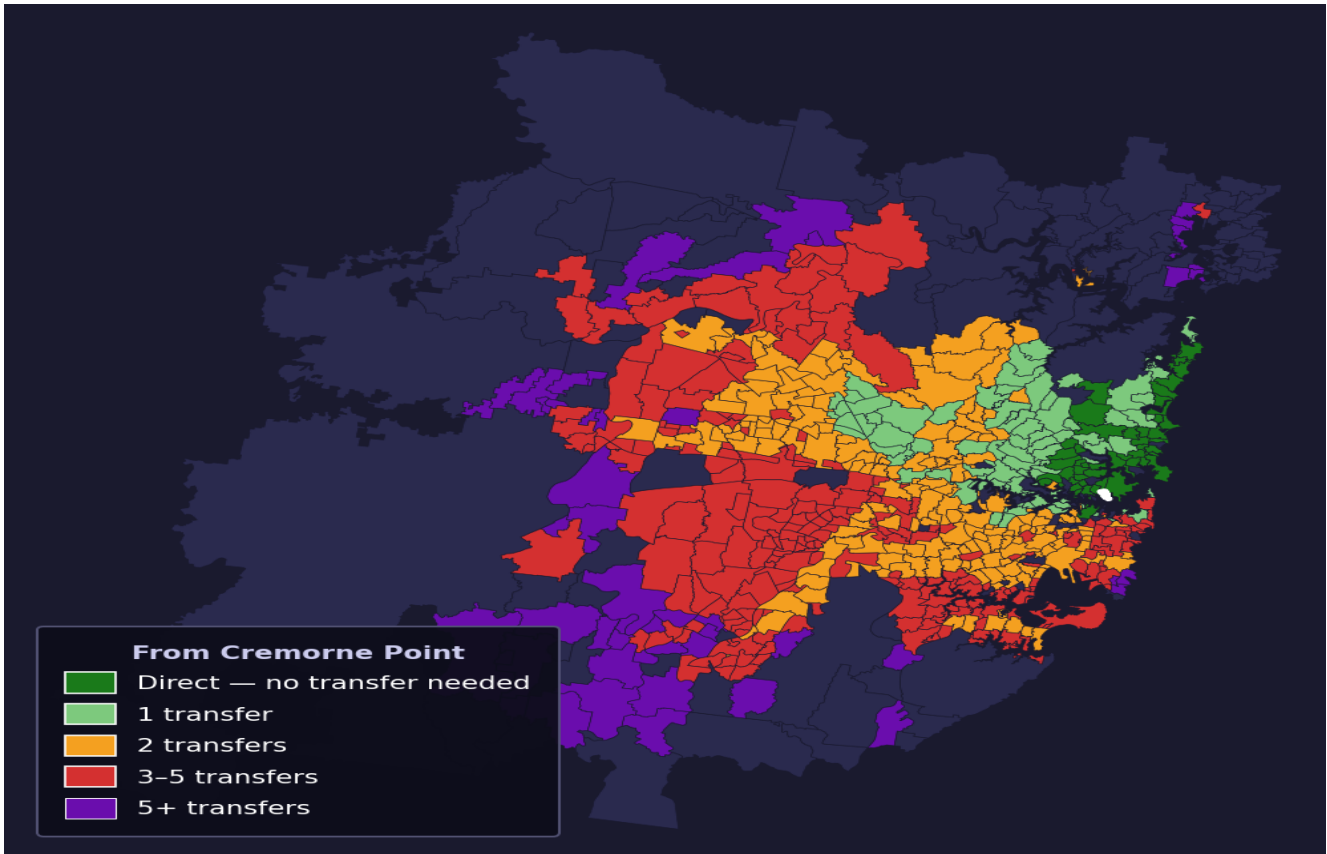

# Cremorne Point

Rank #214 of 781 suburbs

<b>Composite</b> <b>70</b> <sub>/100</sub>	<b>Journey Quality</b> <b>76</b> <sub>/100</sub>	<b>Cost Efficiency</b> <b>75</b> <sub>/100</sub>	<b>Connectivity</b> <b>58</b> <sub>/100</sub>
---	---	---	--

<b>Direct (0 transfers)</b>	<b>55 of 781</b>
<b>1 transfer</b>	<b>92 of 781</b>
<b>2 transfers</b>	<b>202 of 781</b>
<b>3-5 transfers</b>	<b>253 of 781</b>
<b>5+ transfers</b>	<b>178 of 781</b>

Destination	Time	Single Trip	Weekly
Sydney CBD	50 min	\$5.32	<b>\$42.56/wk</b>
Parramatta	153 min	\$8.93	<b>\$50.00/wk</b>
Sydney Airport	131 min	\$7.09	
Macquarie Park	76 min	\$5.78	<b>\$46.28/wk</b>
Olympic Park	123 min	\$9.27	<b>\$50.00/wk</b>