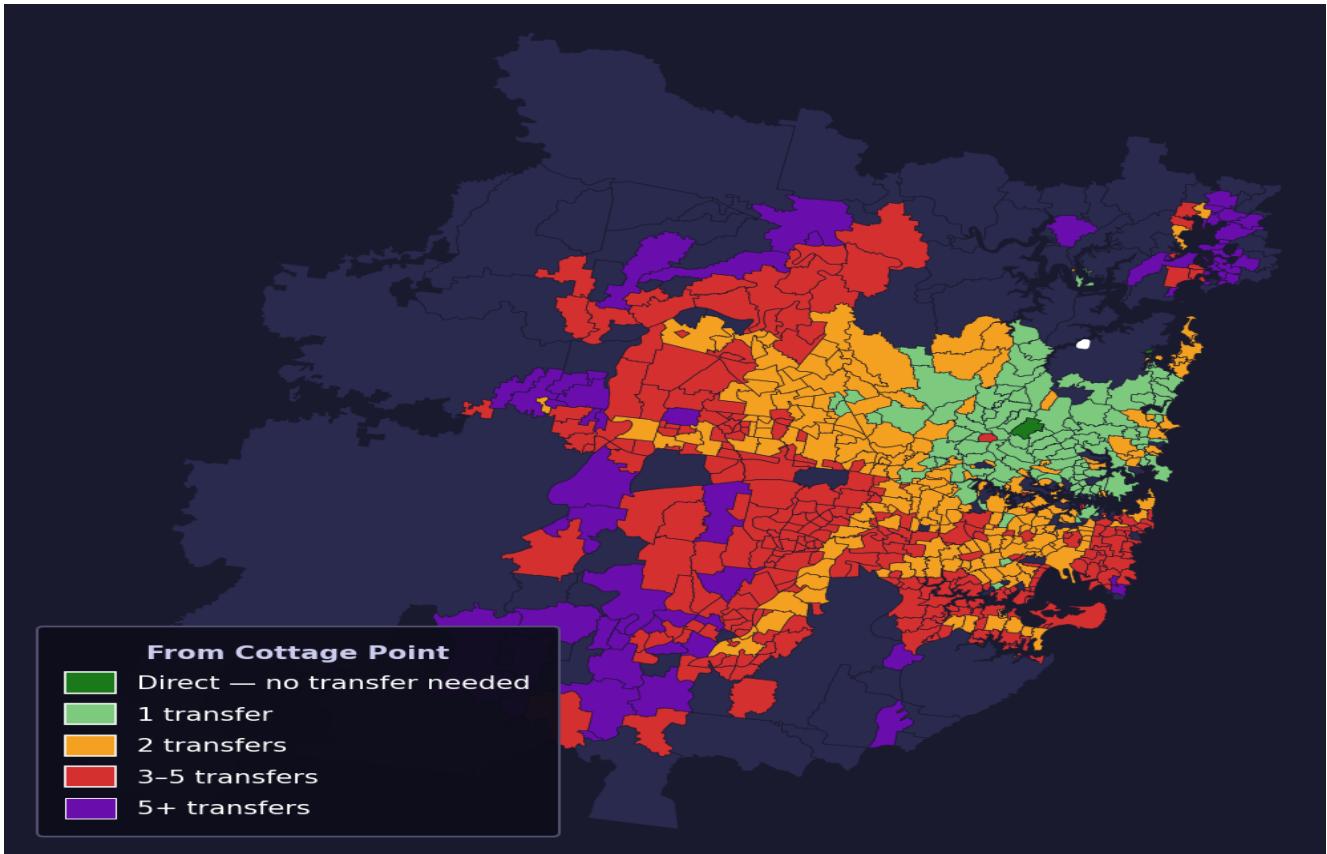

# Cottage Point

Rank #369 of 781 suburbs

<b>Composite</b> <b>63</b> /100	<b>Journey Quality</b> <b>54</b> /100	<b>Cost Efficiency</b> <b>89</b> /100	<b>Connectivity</b> <b>56</b> /100
------------------------------------	--	--	---------------------------------------

Direct (0 transfers)	2 of 781
1 transfer	104 of 781
2 transfers	226 of 781
3-5 transfers	285 of 781
5+ transfers	163 of 781

Destination	Time	Single Trip	Weekly
Sydney CBD	90 min	\$5.72	\$46.85/wk
Parramatta	162 min	\$7.99	\$50.00/wk
Sydney Airport	147 min	\$6.95	
Macquarie Park	107 min	\$6.97	\$50.00/wk
Olympic Park	177 min	\$14.13	\$50.00/wk