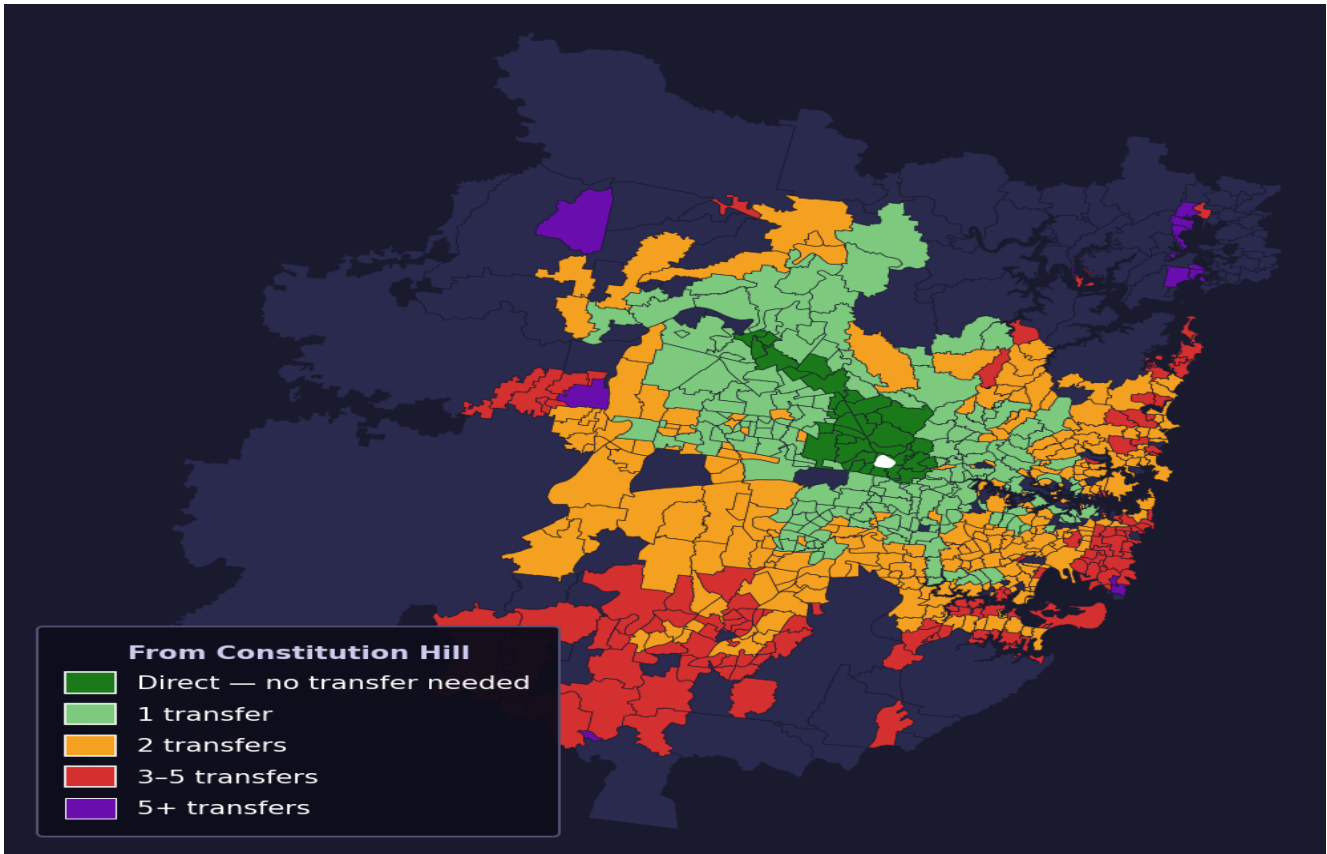

Constitution Hill

Rank #316 of 781 suburbs

Composite 66 /100	Journey Quality 52 /100	Cost Efficiency 88 /100	Connectivity 68 /100
------------------------------------	--	--	---------------------------------------

Direct (0 transfers)	35 of 781
1 transfer	194 of 781
2 transfers	272 of 781
3-5 transfers	141 of 781
5+ transfers	138 of 781

Destination	Time	Single Trip	Weekly
Sydney CBD	94 min	\$6.56	\$50.00/wk
Parramatta	26 min	\$3.14	\$31.40/wk
Sydney Airport	154 min	\$7.16	
Macquarie Park	66 min	\$5.00	\$48.68/wk
Olympic Park	110 min	\$6.54	\$50.00/wk