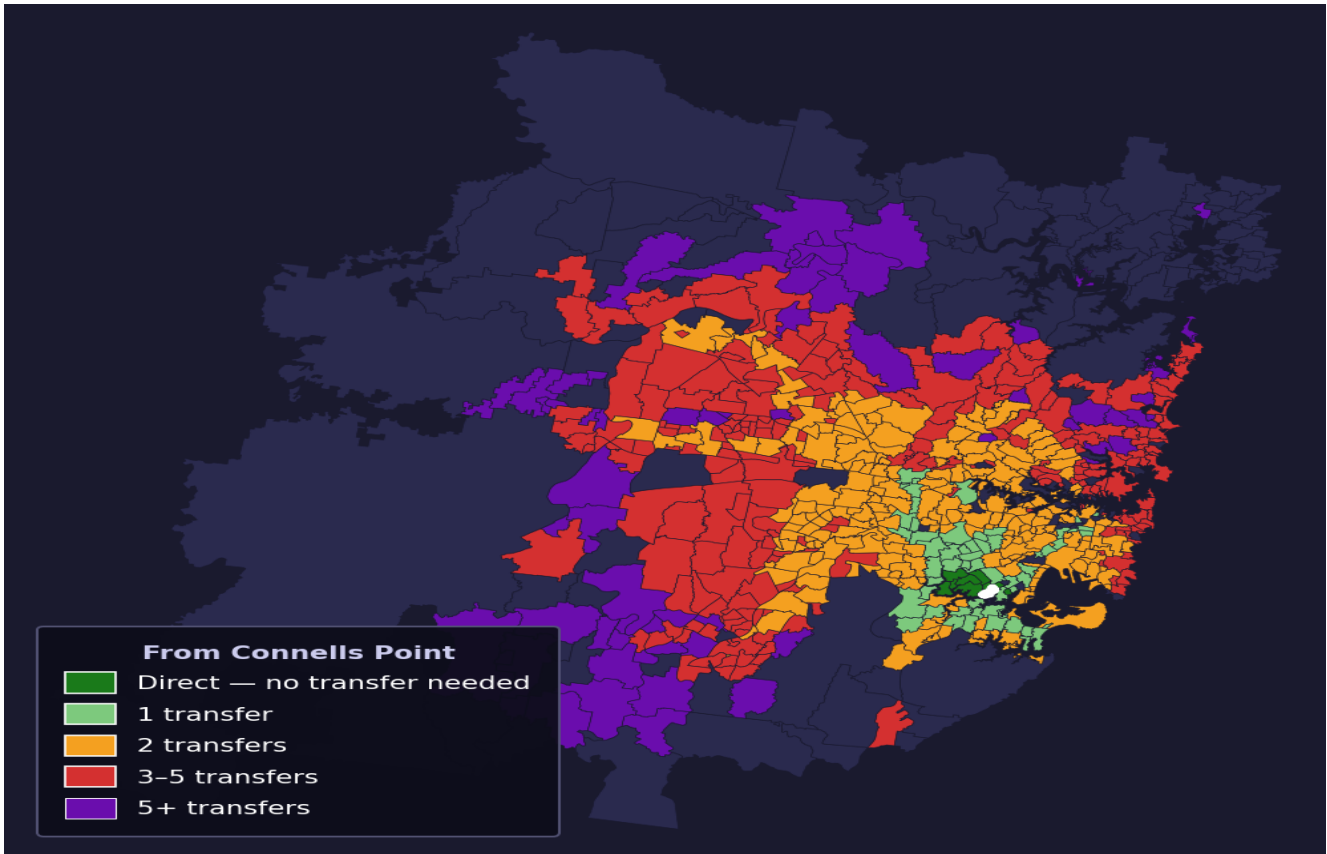

Connells Point

Rank #567 of 781 suburbs

Composite 54 /100	Journey Quality 33 /100	Cost Efficiency 94 /100	Connectivity 51 /100
------------------------------------	--	--	---------------------------------------

Direct (0 transfers)	10 of 781
1 transfer	58 of 781
2 transfers	258 of 781
3-5 transfers	247 of 781
5+ transfers	207 of 781

Destination	Time	Single Trip	Weekly
Sydney CBD	129 min	\$7.15	\$50.00/wk
Parramatta	184 min	\$10.20	\$50.00/wk
Sydney Airport	102 min	\$5.39	
Macquarie Park	151 min	\$8.22	\$50.00/wk
Olympic Park	140 min	\$7.61	\$50.00/wk