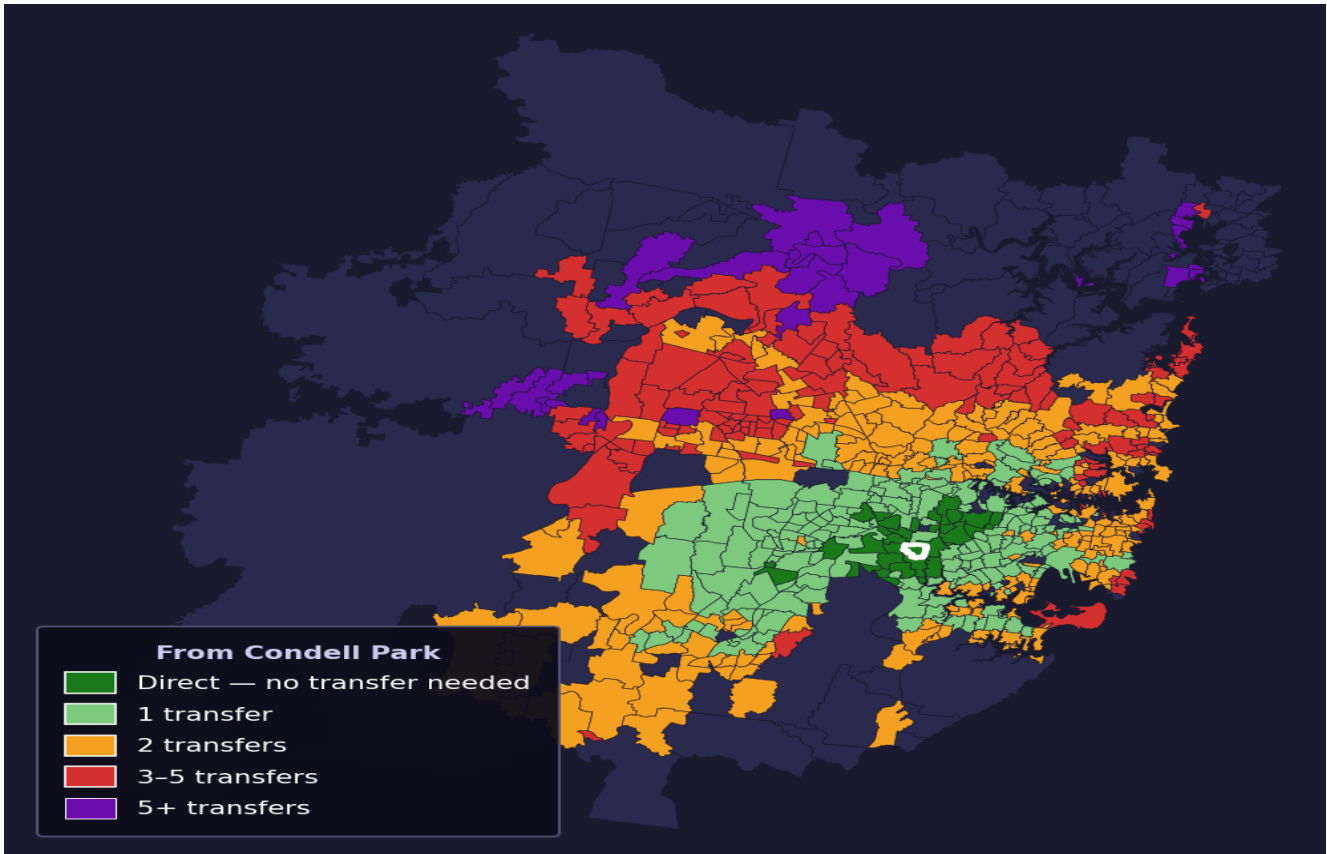

Condell Park

Rank #363 of 781 suburbs

Composite 64 _{/100}	Journey Quality 46 _{/100}	Cost Efficiency 92 _{/100}	Connectivity 66 _{/100}
---	---	---	--

Direct (0 transfers)	33 of 781
1 transfer	203 of 781
2 transfers	243 of 781
3-5 transfers	142 of 781
5+ transfers	159 of 781

Destination	Time	Single Trip	Weekly
Sydney CBD	105 min	\$5.94	\$46.79/wk
Parramatta	92 min	\$5.42	\$47.50/wk
Sydney Airport	105 min	\$6.35	
Macquarie Park	139 min	\$6.98	\$50.00/wk
Olympic Park	79 min	\$5.91	\$50.00/wk