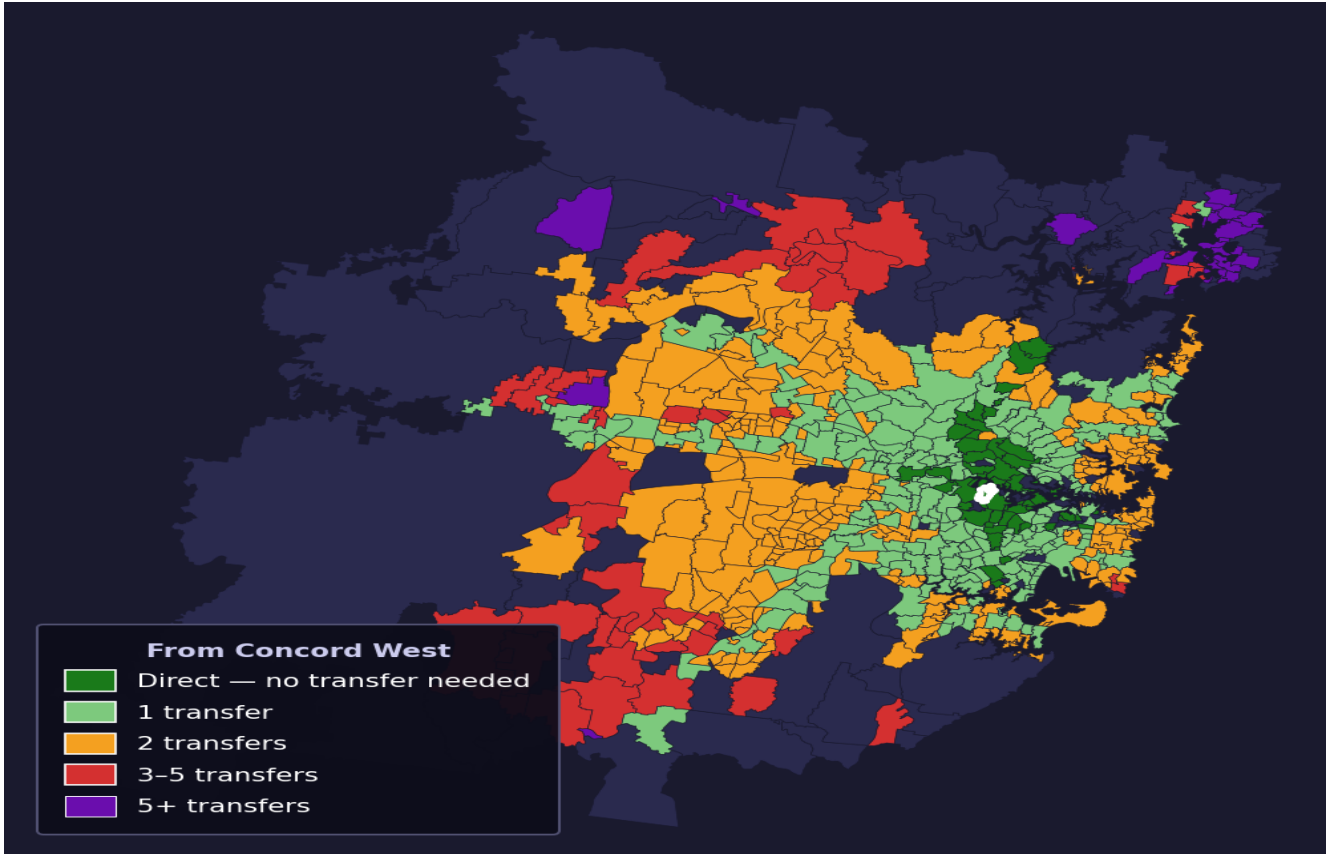

Concord West

Rank #119 of 781 suburbs

Composite 74 _{/100}	Journey Quality 71 _{/100}	Cost Efficiency 78 _{/100}	Connectivity 76 _{/100}
---	---	---	--

Direct (0 transfers)	59 of 781
1 transfer	245 of 781
2 transfers	293 of 781
3-5 transfers	57 of 781
5+ transfers	126 of 781

Destination	Time	Single Trip	Weekly
Sydney CBD	60 min	\$4.71	\$46.12/wk
Parramatta	79 min	\$5.36	\$50.00/wk
Sydney Airport	101 min	\$5.48	
Macquarie Park	39 min	\$4.03	\$40.30/wk
Olympic Park	49 min	\$3.78	\$37.82/wk