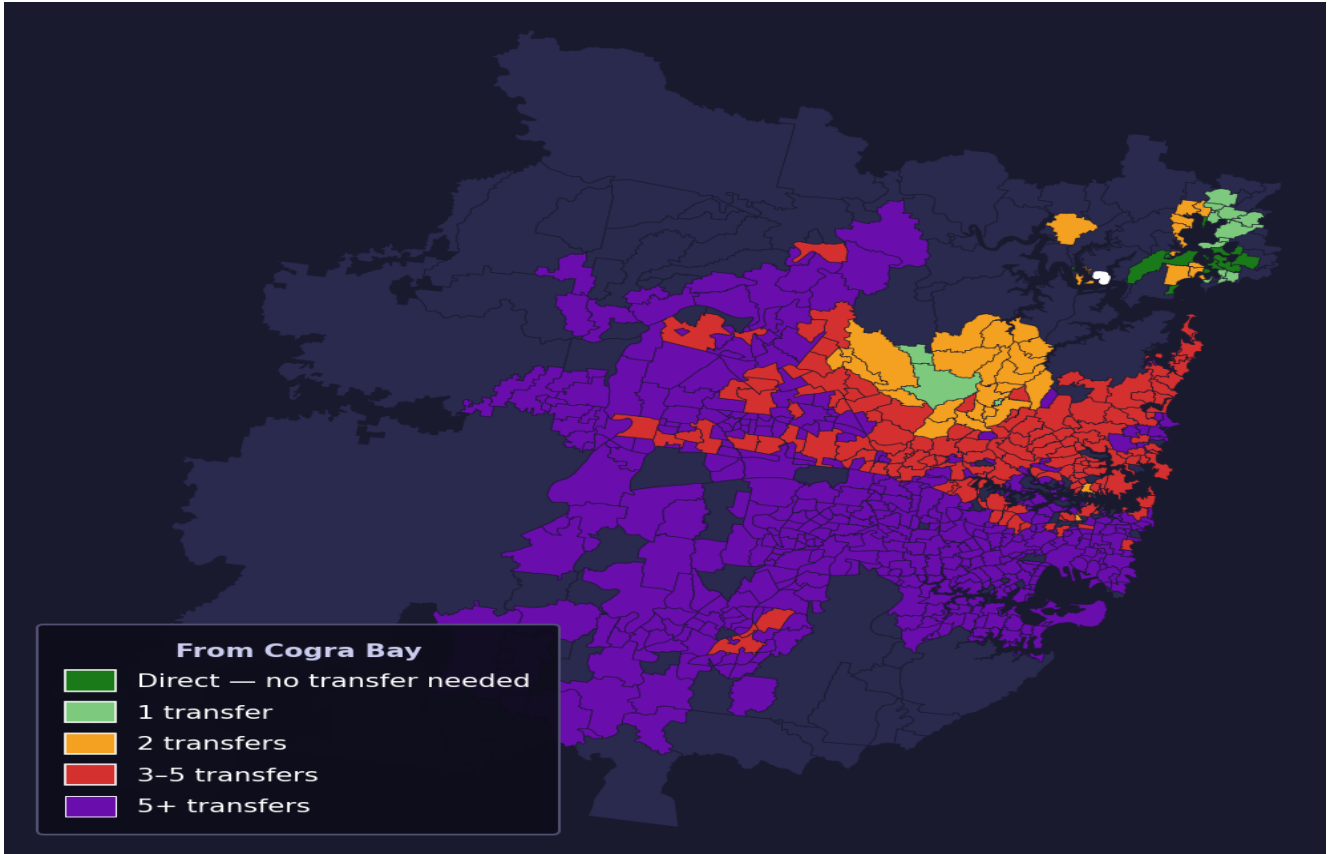

Cogra Bay

Rank #693 of 781 suburbs

Composite 48 _{/100}	Journey Quality 35 _{/100}	Cost Efficiency 94 _{/100}	Connectivity 28 _{/100}
---	---	---	--

Direct (0 transfers)	12 of 781
1 transfer	14 of 781
2 transfers	35 of 781
3-5 transfers	160 of 781
5+ transfers	559 of 781

Destination	Time	Single Trip	Weekly
Sydney CBD	125 min	\$6.94	\$50.00/wk
Parramatta	211 min	\$10.90	\$50.00/wk
Sydney Airport	214 min	\$9.43	
Macquarie Park	160 min	\$8.93	\$50.00/wk
Olympic Park	182 min	\$14.15	\$50.00/wk