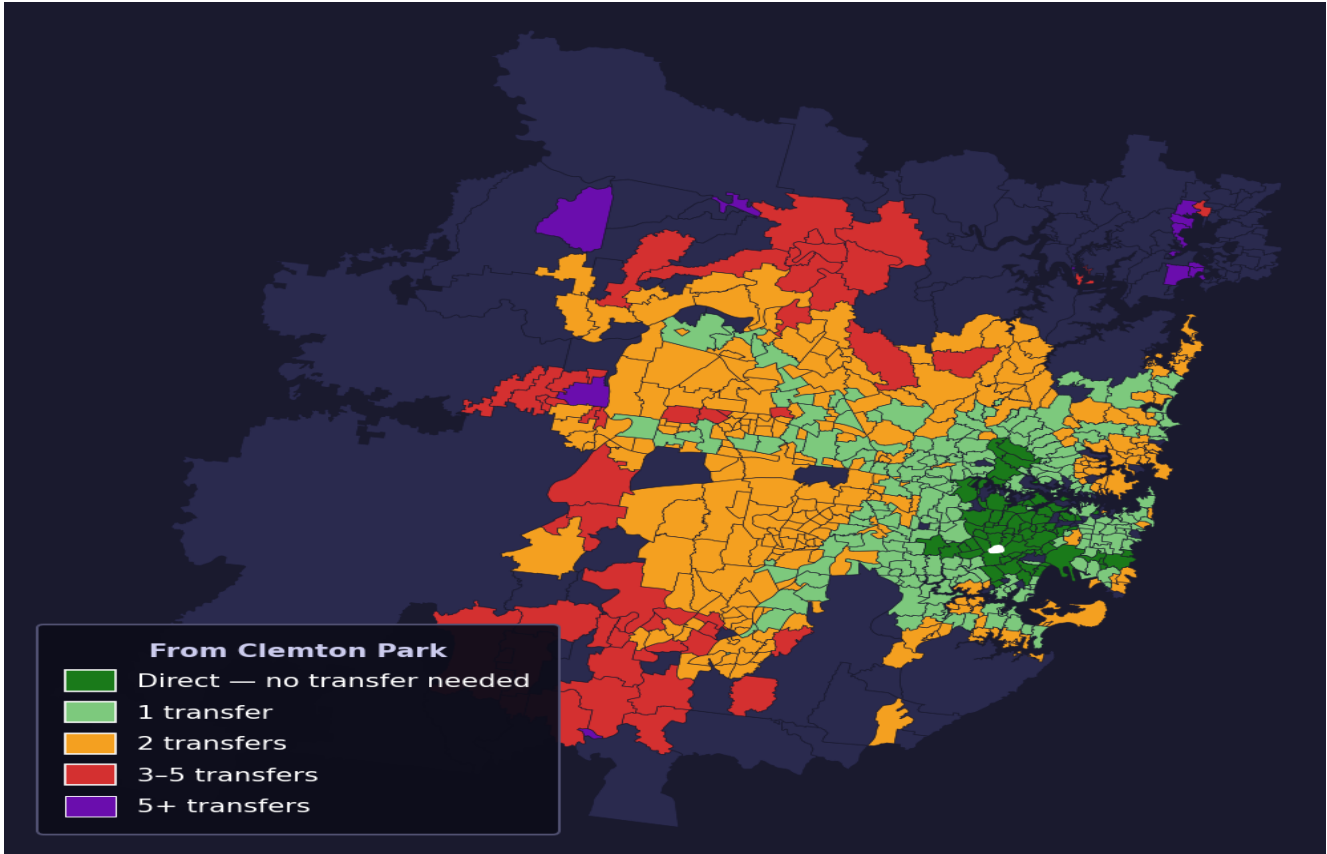

Clemton Park

Rank #159 of 781 suburbs

Composite 72 _{/100}	Journey Quality 64 _{/100}	Cost Efficiency 84 _{/100}	Connectivity 76 _{/100}
---	---	---	--

Direct (0 transfers)	76 of 781
1 transfer	229 of 781
2 transfers	284 of 781
3-5 transfers	54 of 781
5+ transfers	137 of 781

Destination	Time	Single Trip	Weekly
Sydney CBD	72 min	\$5.01	\$45.98/wk
Parramatta	125 min	\$6.18	\$50.00/wk
Sydney Airport	66 min	\$4.10	
Macquarie Park	100 min	\$5.50	\$50.00/wk
Olympic Park	120 min	\$5.11	\$48.98/wk