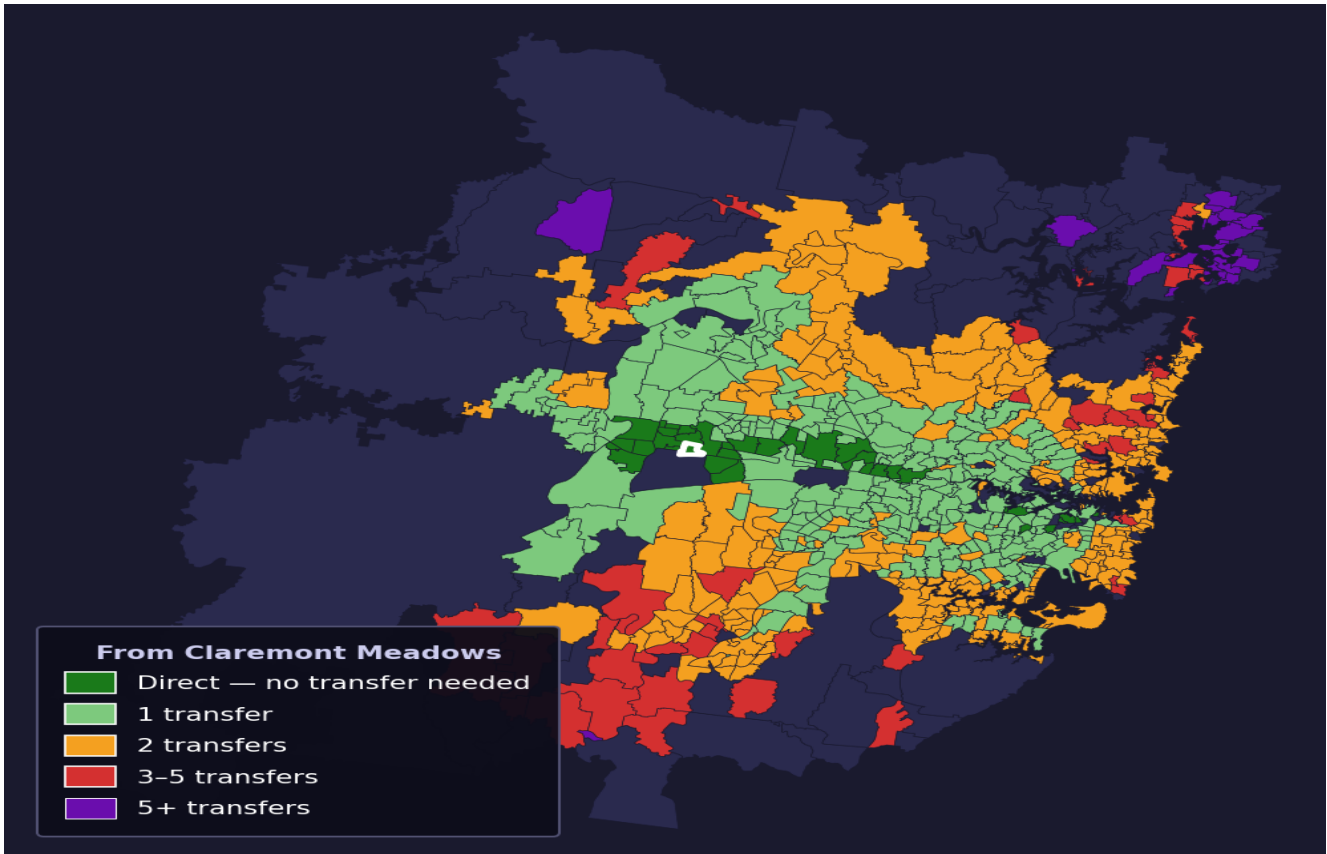

Claremont Meadows

Rank #654 of 781 suburbs

Composite 50 _{/100}	Journey Quality 4 _{/100}	Cost Efficiency 100 _{/100}	Connectivity 76 _{/100}
---	--	--	--

Direct (0 transfers)	35 of 781
1 transfer	285 of 781
2 transfers	279 of 781
3-5 transfers	55 of 781
5+ transfers	126 of 781

Destination	Time	Single Trip	Weekly
Sydney CBD	182 min	\$7.36	\$50.00/wk
Parramatta	163 min	\$7.49	\$50.00/wk
Sydney Airport	212 min	\$8.58	
Macquarie Park	189 min	\$8.58	\$50.00/wk
Olympic Park	162 min	\$9.74	\$50.00/wk