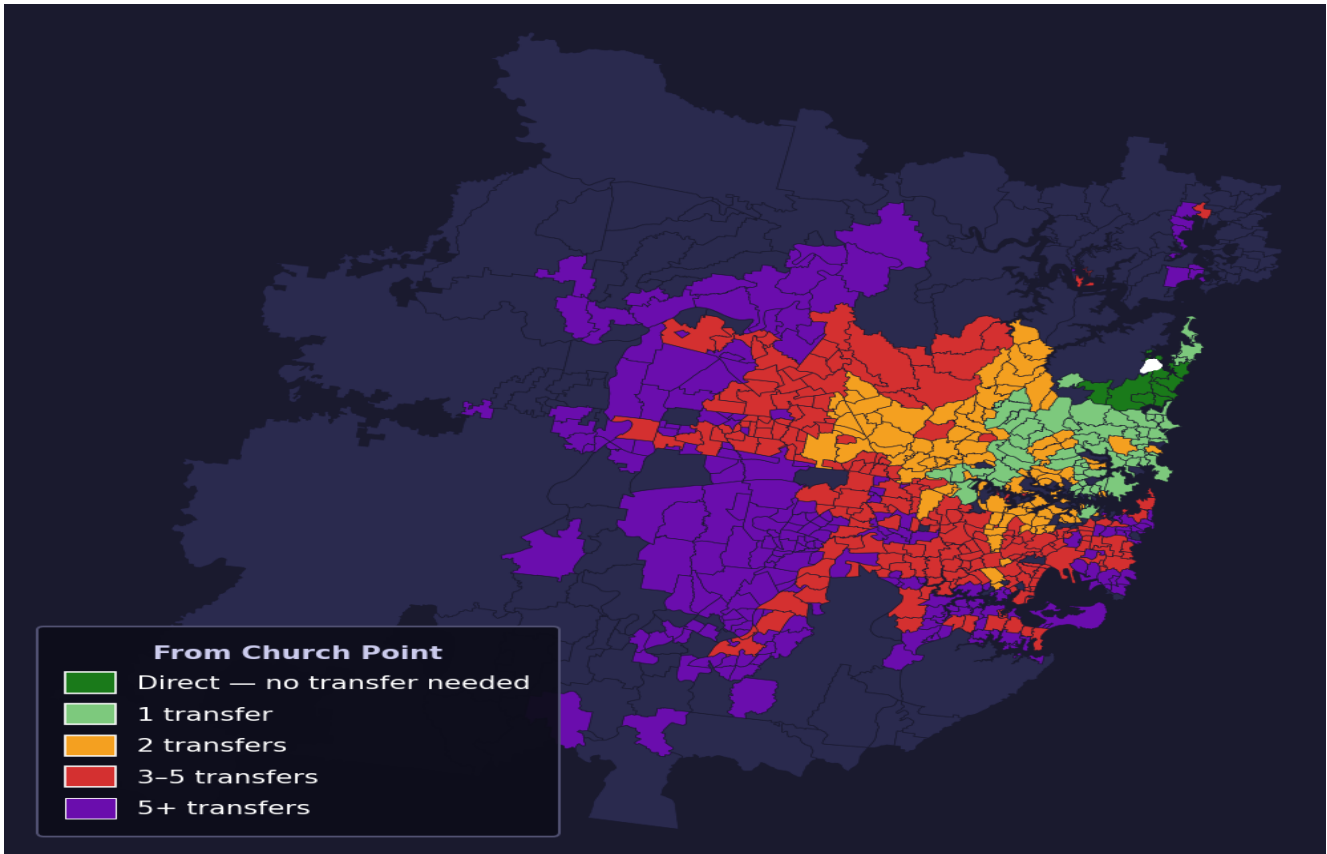

Church Point

Rank #608 of 781 suburbs

Composite 52 _{/100}	Journey Quality 37 _{/100}	Cost Efficiency 94 _{/100}	Connectivity 39 _{/100}
---	---	---	--

Direct (0 transfers)	11 of 781
1 transfer	70 of 781
2 transfers	110 of 781
3-5 transfers	205 of 781
5+ transfers	384 of 781

Destination	Time	Single Trip	Weekly
Sydney CBD	122 min	\$8.52	\$50.00/wk
Parramatta	176 min	\$8.92	\$50.00/wk
Sydney Airport	142 min	\$7.20	
Macquarie Park	156 min	\$10.47	\$50.00/wk
Olympic Park	175 min	\$13.42	\$50.00/wk