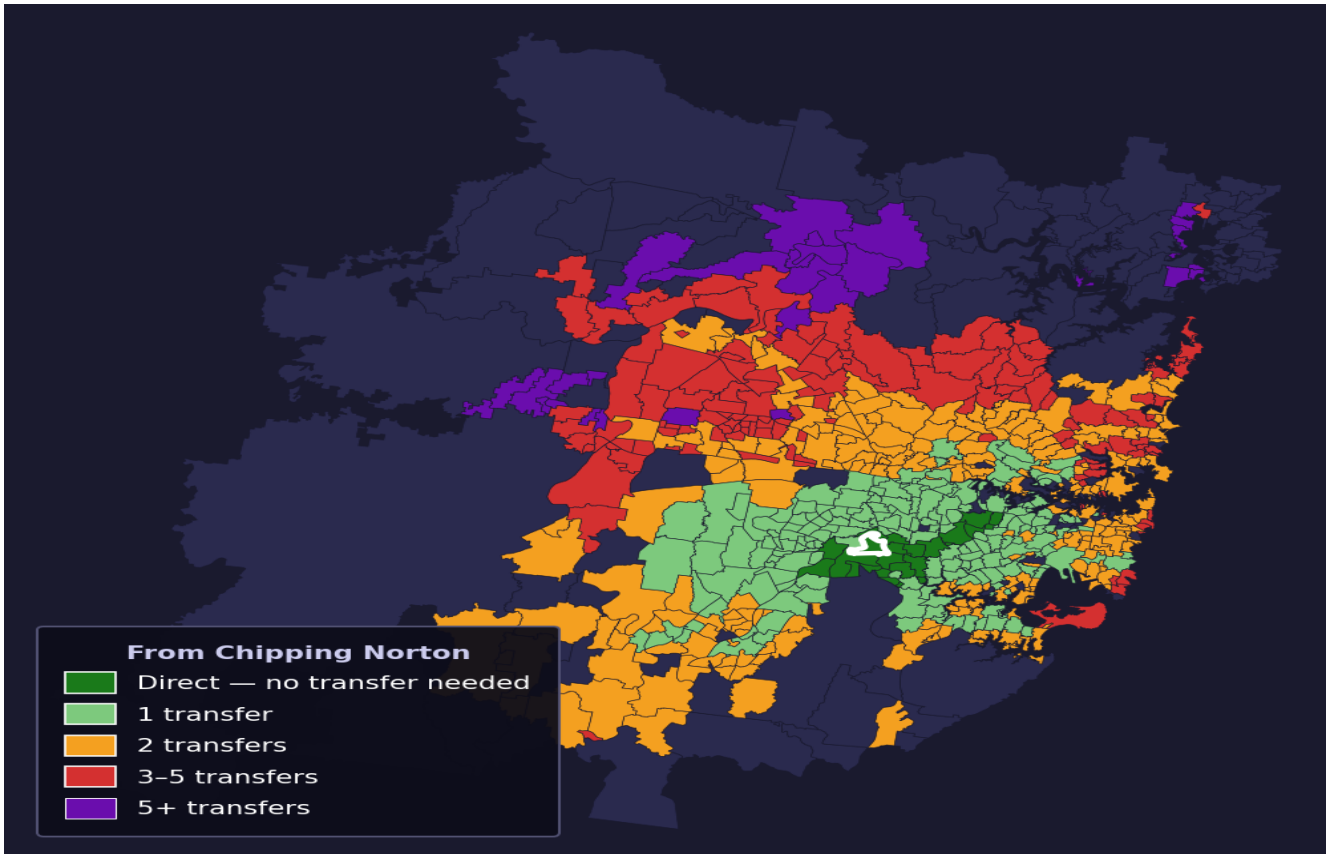

Chipping Norton

Rank #321 of 781 suburbs

Composite 66 /100	Journey Quality 51 /100	Cost Efficiency 92 /100	Connectivity 65 /100
------------------------------------	--	--	---------------------------------------

From Chipping Norton

- Direct — no transfer needed
- 1 transfer
- 2 transfers
- 3-5 transfers
- 5+ transfers

Direct (0 transfers)	23 of 781
1 transfer	201 of 781
2 transfers	253 of 781
3-5 transfers	144 of 781
5+ transfers	159 of 781

Destination	Time	Single Trip	Weekly
Sydney CBD	96 min	\$4.99	\$42.22/wk
Parramatta	69 min	\$5.18	\$48.60/wk
Sydney Airport	128 min	\$6.69	
Macquarie Park	119 min	\$6.81	\$50.00/wk
Olympic Park	86 min	\$5.23	\$50.00/wk