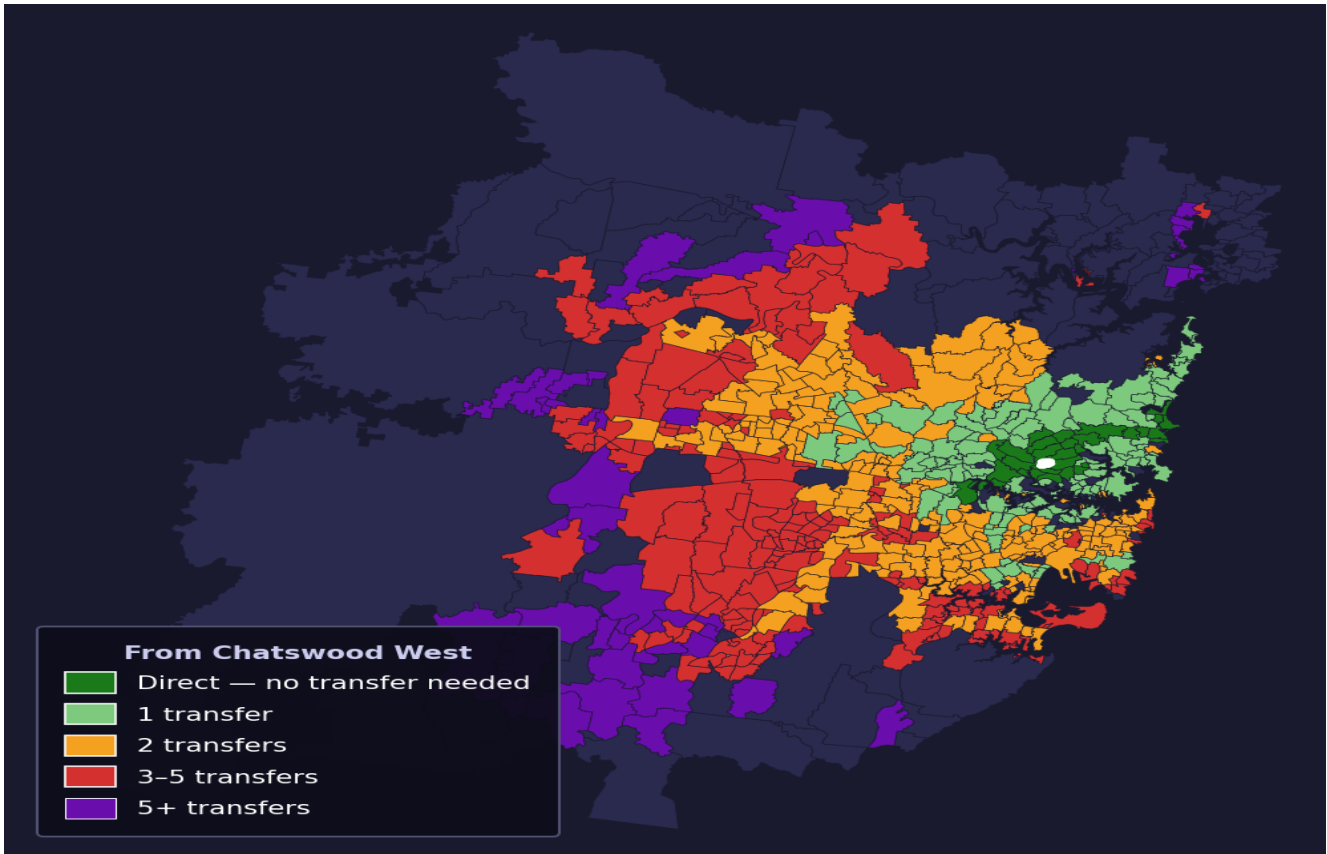

# Chatswood West

Rank #174 of 781 suburbs

<b>Composite</b> <b>72</b> <sub>/100</sub>	<b>Journey Quality</b> <b>78</b> <sub>/100</sub>	<b>Cost Efficiency</b> <b>75</b> <sub>/100</sub>	<b>Connectivity</b> <b>60</b> <sub>/100</sub>
---	---	---	--

<b>Direct (0 transfers)</b>	<b>33 of 781</b>
<b>1 transfer</b>	<b>136 of 781</b>
<b>2 transfers</b>	<b>234 of 781</b>
<b>3-5 transfers</b>	<b>199 of 781</b>
<b>5+ transfers</b>	<b>178 of 781</b>

Destination	Time	Single Trip	Weekly
Sydney CBD	47 min	\$3.92	<b>\$39.24/wk</b>
Parramatta	98 min	\$6.09	<b>\$50.00/wk</b>
Sydney Airport	137 min	\$6.46	
Macquarie Park	35 min	\$3.30	<b>\$33.00/wk</b>
Olympic Park	63 min	\$4.78	<b>\$46.74/wk</b>