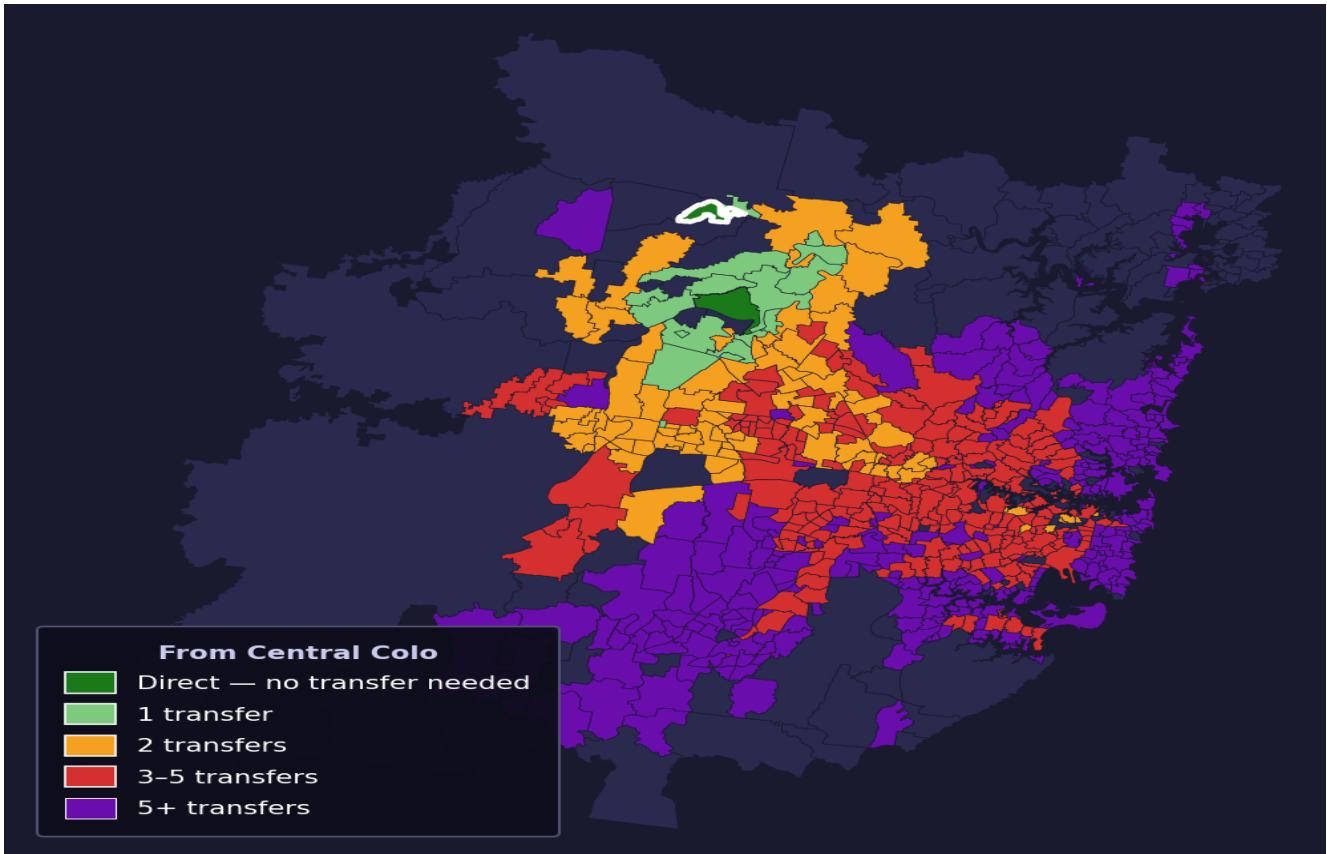

# Central Colo

Rank #630 of 781 suburbs

<b>Composite</b> <b>50</b> /100	<b>Journey Quality</b> <b>36</b> /100	<b>Cost Efficiency</b> <b>97</b> /100	<b>Connectivity</b> <b>33</b> /100
------------------------------------	--	--	---------------------------------------

<b>Direct (0 transfers)</b>	<b>1 of 781</b>
<b>1 transfer</b>	<b>17 of 781</b>
<b>2 transfers</b>	<b>85 of 781</b>
<b>3-5 transfers</b>	<b>256 of 781</b>
<b>5+ transfers</b>	<b>421 of 781</b>

Destination	Time	Single Trip	Weekly
Sydney CBD	123 min	\$4.52	\$41.52/wk
Parramatta	94 min	\$4.30	\$41.52/wk
Sydney Airport	172 min	\$6.05	
Macquarie Park	154 min	\$7.01	\$50.00/wk
Olympic Park	150 min	\$9.70	\$50.00/wk